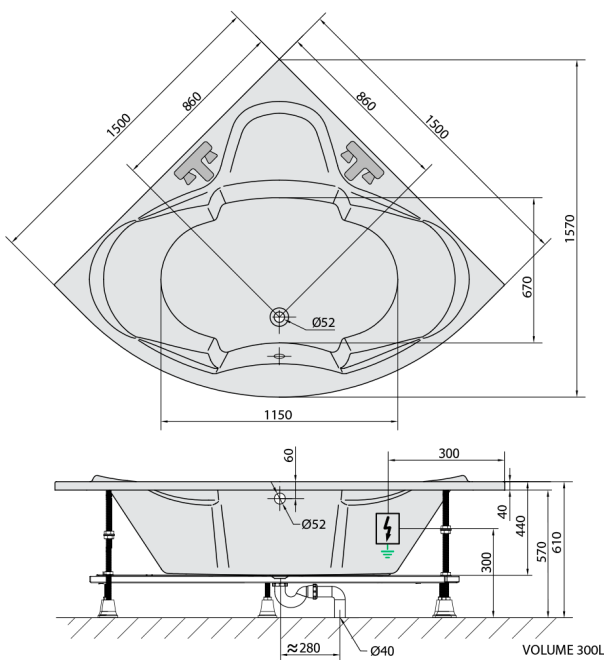

SIMONA Whirlpool Bath, 150x150x44cm, Active Hydro, chrome

Order code: 94111.1010

Size

Length: 1500 mm
 Width: 1500 mm
 Height: 440 mm
 Volume: 300 l

Properties

Colour: White
 Material: Acrylate
 Warranty: 2 years

Technical sheet

Electric cable 3x2,5mm²
 Length 2m from the wall
 Elektrický kabel 3x2,5mm²
 Délka kabelu ze zdi 2m

Electrical Characteristic:
 Tension: 220-230V/50hz
 Max. power consumption: 1200W
 Electric protection: residual-current device 30mA