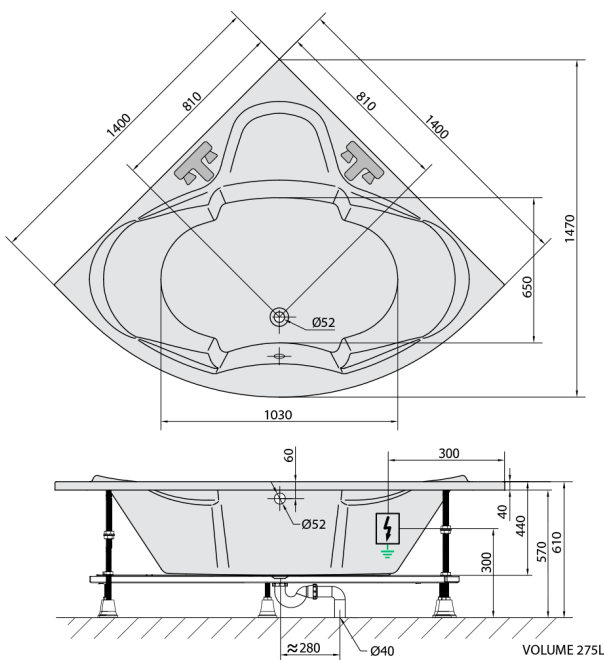

SIMONA Whirlpool Bath, 140x140x44cm, Highline Hydro, chrome

Order code: 96111.5010

Size

Length: 1400 mm
 Width: 1400 mm
 Height: 440 mm
 Volume: 275 l

Properties

Colour: White
 Material: Acrylate
 Warranty: 2 years

Technical sheet

Electric cable 3x2,5mm²
 Length 2m from the wall
 Elektrický kabel 3x2,5mm²
 Délka kabelu ze zdi 2m

Electrical Characteristic:
 Tension: 220-230V/50hz
 Max. power consumption: 1200W
 Electric protection: residual-current device 30mA