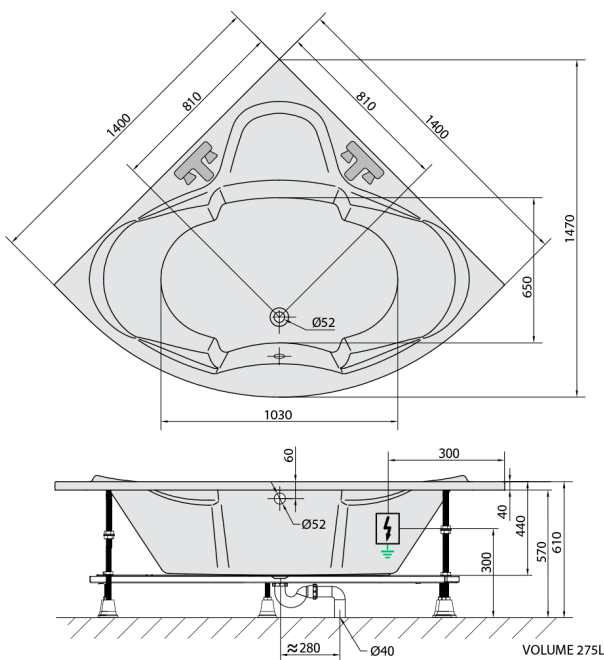

SIMONA Whirlpool Bath, 140x140x44cm, Attraction Hydro, chrome

Order code: 96111.3010

Size

Length: 1400 mm
 Width: 1400 mm
 Height: 440 mm
 Volume: 275 l

Properties

Colour: White
 Material: Acrylate
 Warranty: 2 years

Technical sheet

Electric cable 3x2,5mm²
 Length 2m from the wall
 Elektrický kabel 3x2,5mm²
 Délka kabelu ze zdi 2m

Electrical Characteristic:
 Tension: 220-230V/50hz
 Max. power consumption: 1200W
 Electric protection: residual-current device 30mA