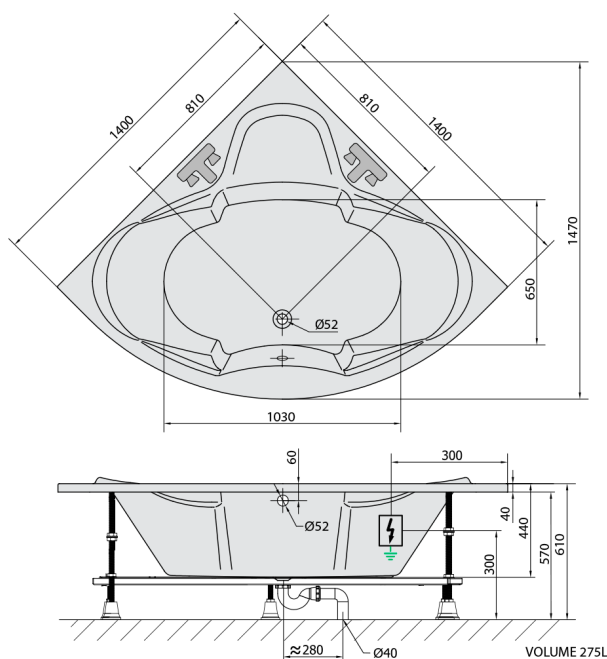

SIMONA Whirlpool Bath, 140x140x44cm, Active Hydro-Air, chrome

Order code: 96111.2010

Size

Length: 1400 mm
 Width: 1400 mm
 Height: 440 mm
 Volume: 275 l

Properties

Colour: White
 Material: Acrylate
 Warranty: 2 years

Technical sheet

Electric cable 3x2,5mm²
 Length 2m from the wall
 Elektrický kabel 3x2,5mm²
 Délka kabelu ze zdi 2m

Electrical Characteristic:
 Tension: 220-230V/50hz
 Max. power consumption: 1200W
 Electric protection: residual-current device 30mA