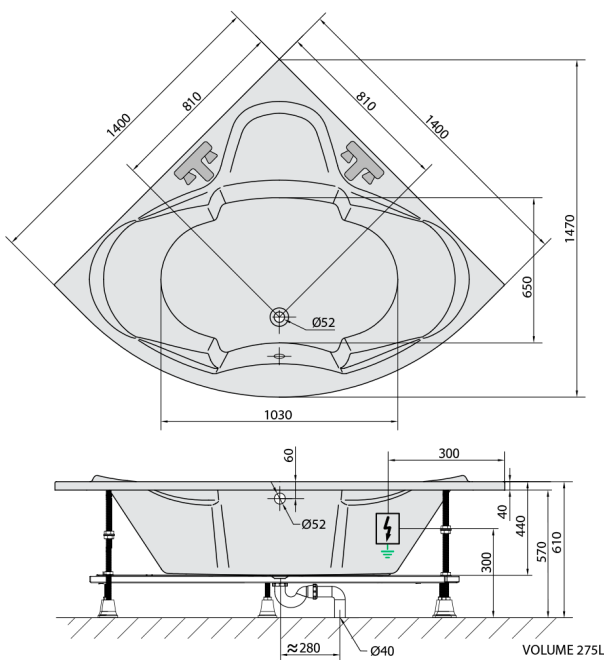

SIMONA Whirlpool Bath, 140x140x44cm, Active Hydro, chrome

Order code: 96111.1010

Size

Length: 1400 mm
 Width: 1400 mm
 Height: 440 mm
 Volume: 275 l

Properties

Colour: White
 Material: Acrylate
 Warranty: 2 years

Technical sheet

Electric cable 3x2,5mm²
 Length 2m from the wall
 Elektrický kabel 3x2,5mm²
 Délka kabelu ze zdi 2m

Electrical Characteristic:
 Tension: 220-230V/50hz
 Max. power consumption: 1200W
 Electric protection: residual-current device 30mA