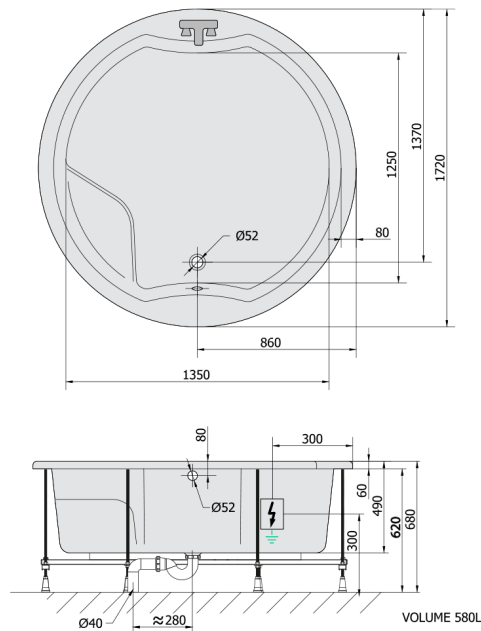

ROYAL ROUND Whirlpool Bath, 172x172x49cm, Highline Hydro, chrome

Order code: 73211.5010

Size

Length: 1720 mm
 Width: 1720 mm
 Height: 490 mm
 Volume: 580 l

Properties

Colour: White
 Material: Acrylate
 Warranty: 2 years

Technical sheet

Electric cable 3x2,5mm²
 Length 2m from the wall
 Elektrický kabel 3x2,5mm²
 Délka kabelu ze zdi 2m

Electrical Characteristic:
 Tension: 220-230V/50hz
 Max. power consumption: 1200W
 Electric protection: residual-current device 30mA