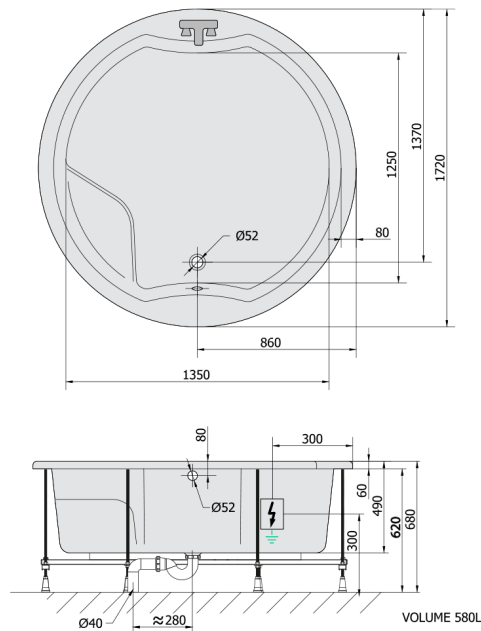

ROYAL ROUND Whirlpool Bath, 172x172x49cm, Attraction Hydro, chrome

Order code: 73211.3010

Size

Length: 1720 mm
 Width: 1720 mm
 Height: 490 mm
 Volume: 580 l

Properties

Colour: White
 Material: Acrylate
 Warranty: 2 years

Technical sheet

Electric cable 3x2,5mm²
 Length: 2m from the wall
 Elektrický kabel 3x2,5mm²
 Délka kabelu ze zdi: 2m

Electrical Characteristic:
 Tension: 220-230V/50hz
 Max. power consumption: 1200W
 Electric protection: residual-current device 30mA