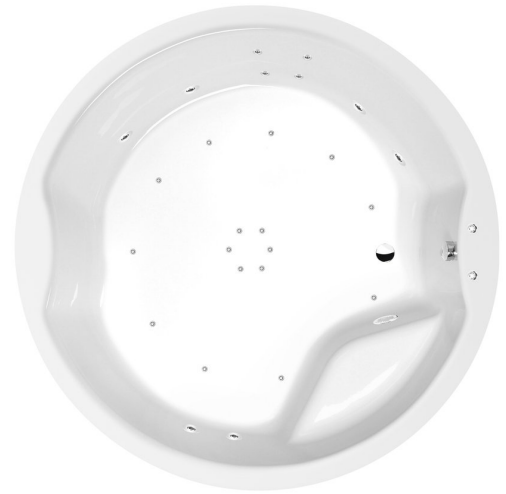

## ROYAL ROUND Whirlpool Bath, 172x172x49cm, Active Hydro-Air, chrome

Order code: 73211.2010

### Size

Length: 1720 mm  
 Width: 1720 mm  
 Height: 490 mm  
 Volume: 580 l

### Properties

Colour: White  
 Material: Acrylate  
 Warranty: 2 years