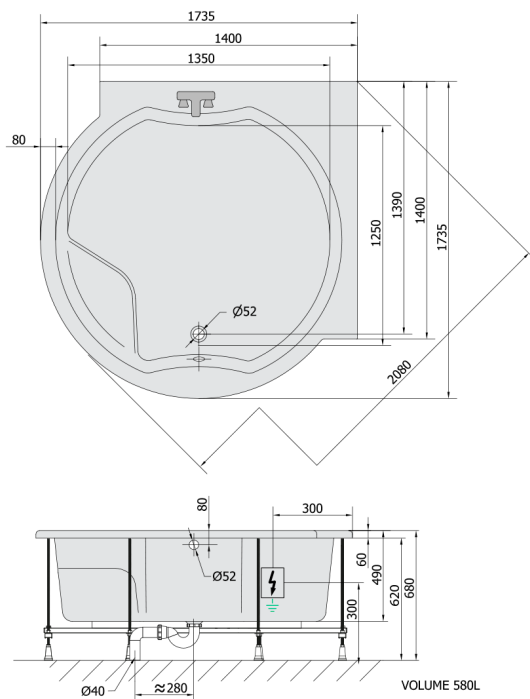

Technical sheet

Electric cable 3x2,5mm²
Length 2m from the wall
Elektrický kabel 3x2,5mm²
Délka kabelu ze zdi 2m

Elektrické vlastnosti:
Napětí: 220-230V/50hz
Max. spotřeba: 1200W
Elektrické jistění: proudový chránič 30mA