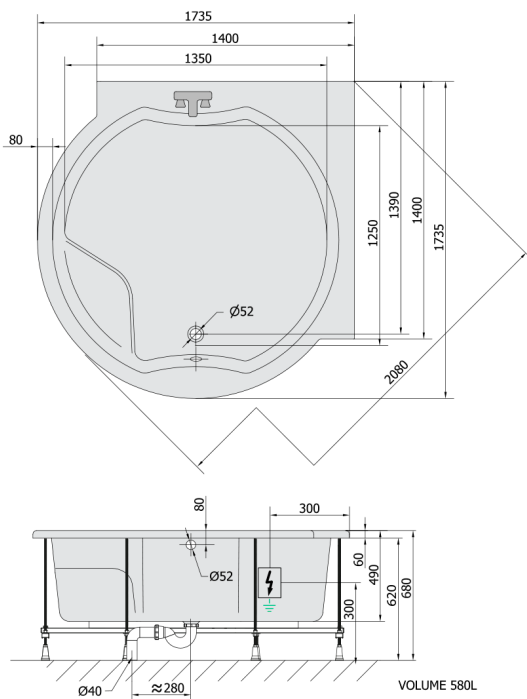

Technical sheet

Electric cable 3x2,5mm²
Length 2m from the wall
Elektrický kabel 3x2,5mm²
Délka kabelu ze zdi 2m

Elektrické vlastnosti:
Napětí: 220-230V/50hz
Max. spotřeba: 1200W
Elektrické jistění: proudový chránič 30mA