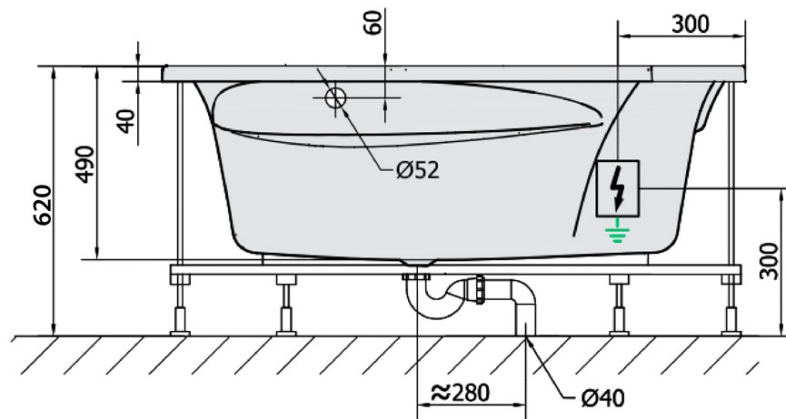

ROSANA Whirlpool Bath, 150x150x49cm, Highline Hydro, chrome

Order code: 63119.5010

Basic information

Brand: Polysan
Series: HYDROMASSAGE SYSTEMS

Size

Length: 1500 mm
Width: 1500 mm
Height: 490 mm
Volume: 365 l

Properties

Colour: White
Material: Acrylate
Shape: Corner
Installation: Built-in
Waste diameter: 52 mm
Whirlpool system: HIGHLINE HYDRO
Weight / Piece: 63.22 kg
Packaging: 1 Piece
Warranty: 2 years

We recommend buy

1 Piece Sound insulation bath tape, 3m (Order code: 93400)

Technical sheet

VOLUME 365L