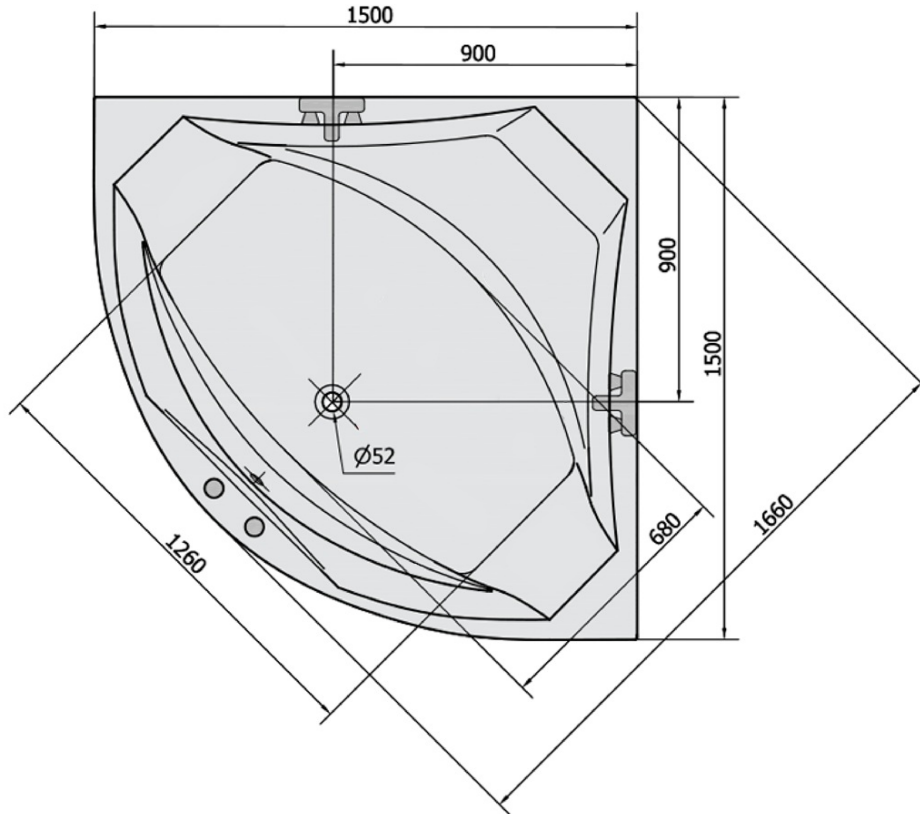

ROSANA Whirlpool Bath, 150x150x49cm, Highline Hydro, chrome

Order code: 63119.5010

Basic information

Brand: Polysan
Series: HYDROMASSAGE SYSTEMS

Size

Length: 1500 mm
Width: 1500 mm
Height: 490 mm
Volume: 365 l

Properties

Colour: White
Material: Acrylate
Shape: Corner
Installation: Built-in
Waste diameter: 52 mm
Whirlpool system: HIGHLINE HYDRO
Weight / Piece: 63.22 kg
Packaging: 1 Piece
Warranty: 2 years

We recommend buy

1 Piece Sound insulation bath tape, 3m (Order code: 93400)

Technical sheet

VOLUME 365L