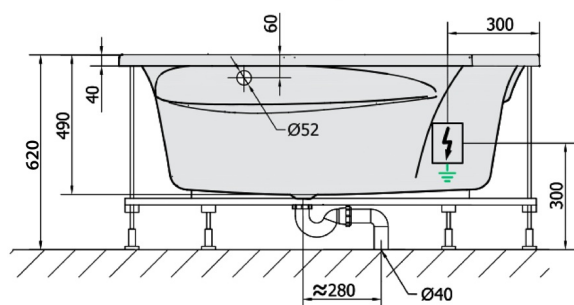

ROSANA Whirlpool Bath, 150x150x49cm, Highline Hydro, chrome

Order code: 63119.5010

Size

Length: 1500 mm
 Width: 1500 mm
 Height: 490 mm
 Volume: 365 l

Properties

Colour: White
 Material: Acrylate
 Warranty: 2 years

Technical sheet

VOLUME 365L