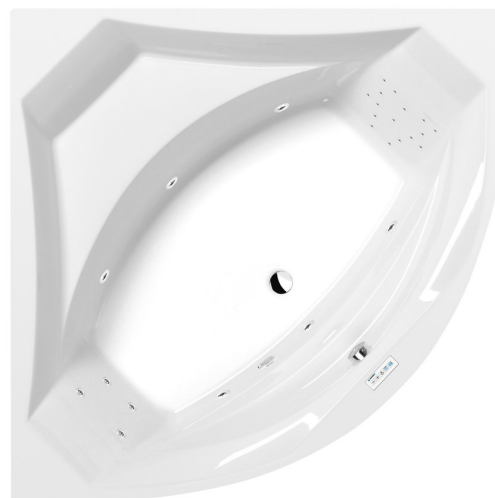

ROSANA Whirlpool Bath, 150x150x49cm, Highline Hydro, chrome

Order code: 63119.5010

Size

Length: 1500 mm
 Width: 1500 mm
 Height: 490 mm
 Volume: 365 l

Properties

Colour: White
 Material: Acrylate
 Warranty: 2 years

Technical sheet

VOLUME 365L