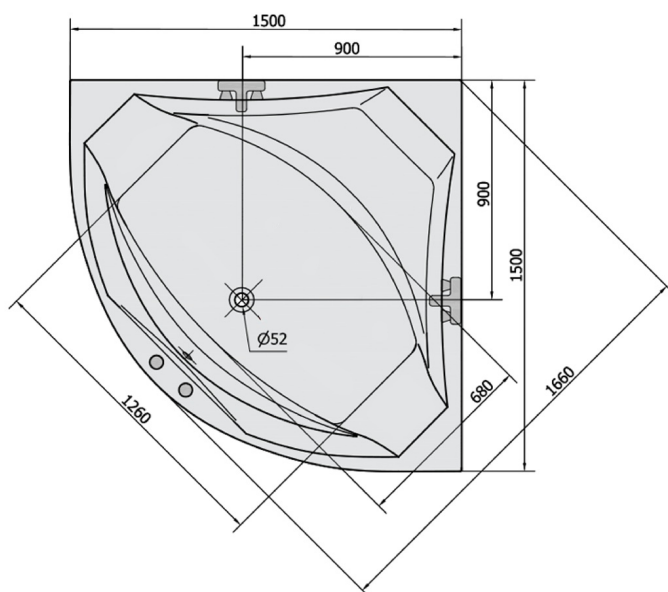

ROSANA Whirlpool Bath, 150x150x49cm, Highline Hydro, chrome

Order code: 63119.5010

Size

Length: 1500 mm
 Width: 1500 mm
 Height: 490 mm
 Volume: 365 l

Properties

Colour: White
 Material: Acrylate
 Warranty: 2 years

Technical sheet

VOLUME 365L