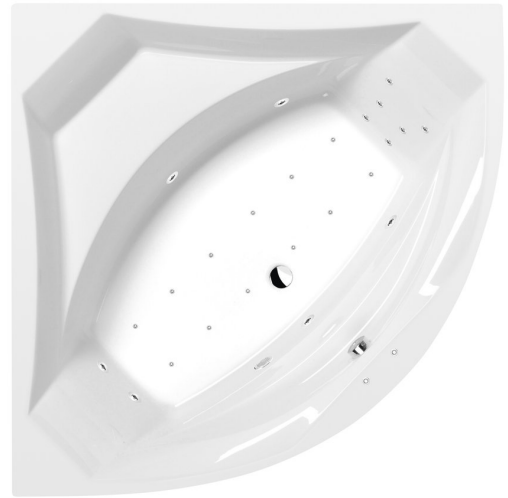

ROSANA Whirlpool Bath, 150x150x49cm, Attraction Hydro-Air, chrome

Order code: 63119.4010

Size

Length: 1500 mm
 Width: 1500 mm
 Height: 490 mm
 Volume: 365 l

Properties

Colour: White
 Material: Acrylate
 Warranty: 2 years

Technical sheet

VOLUME 365L