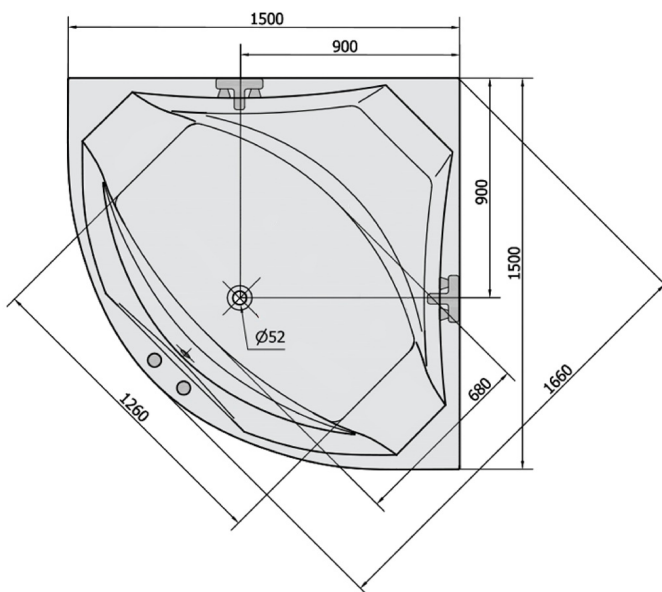

ROSANA Whirlpool Bath, 150x150x49cm, Attraction Hydro-Air, chrome

Order code: 63119.4010

Size

Length: 1500 mm
 Width: 1500 mm
 Height: 490 mm
 Volume: 365 l

Properties

Colour: White
 Material: Acrylate
 Warranty: 2 years

Technical sheet

VOLUME 365L