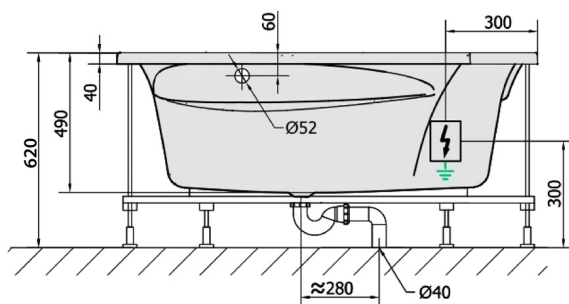

ROSANA Whirlpool Bath, 150x150x49cm, Attraction Hydro-Air, chrome

Order code: 63119.4010

Size

Length: 1500 mm
 Width: 1500 mm
 Height: 490 mm
 Volume: 365 l

Properties

Colour: White
 Material: Acrylate
 Warranty: 2 years

Technical sheet

VOLUME 365L