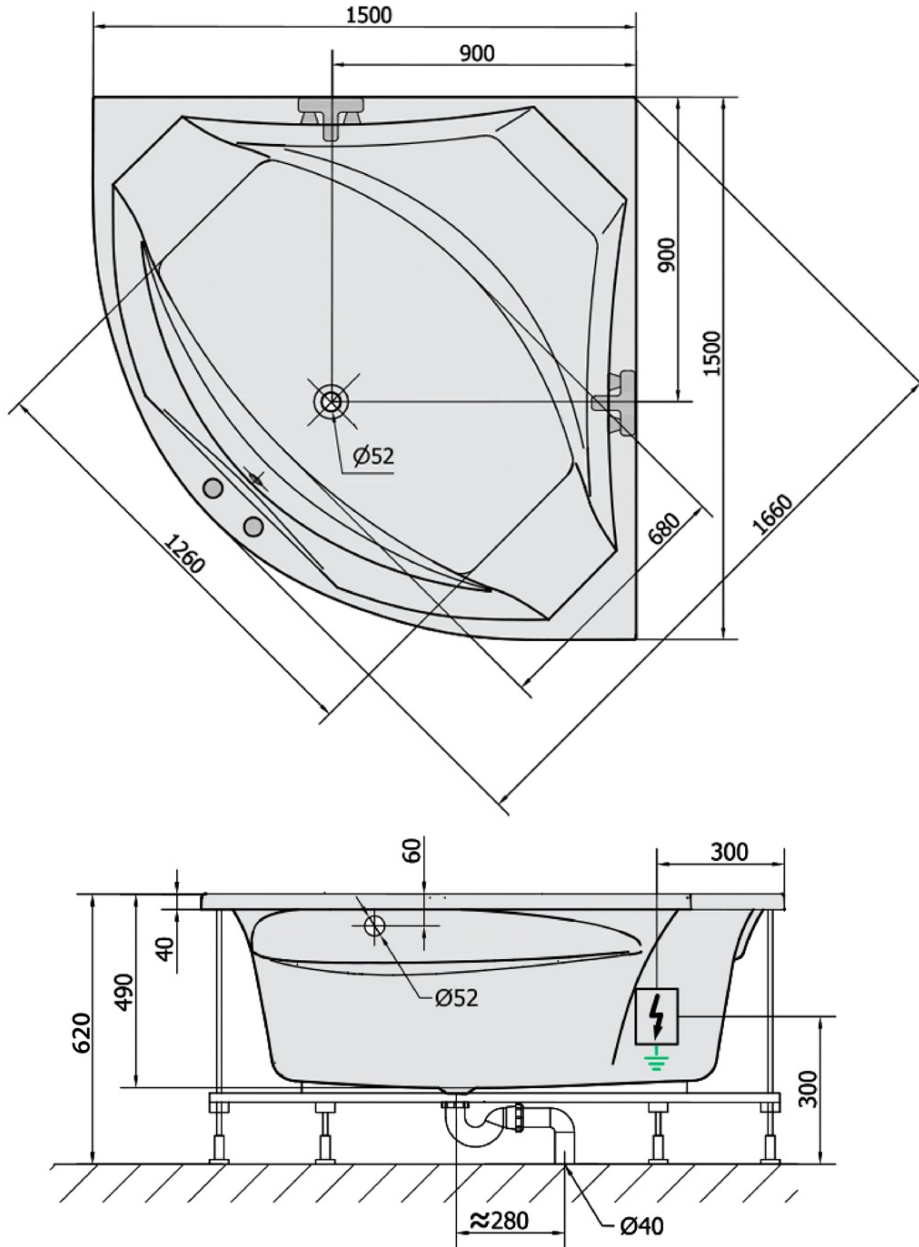

# ROSANA Whirlpool Bath, 150x150x49cm, Attraction Hydro, chrome

Order code: 63119.3010

## Size

Length: 1500 mm  
Width: 1500 mm  
Height: 490 mm  
Volume: 365 l

## Properties

Colour: White  
Material: Acrylate  
Shape: Corner  
Installation: Built-in  
Waste diameter: 52 mm  
Whirlpool system: ATTRACTION HYDRO  
Weight / Piece: 63.22 kg  
Packaging: 1 Piece  
Warranty: 2 years

## We recommend buy

1 Piece      Sound insulation bath tape, 3m (Order code: 93400)

Technical sheet

VOLUME 365L