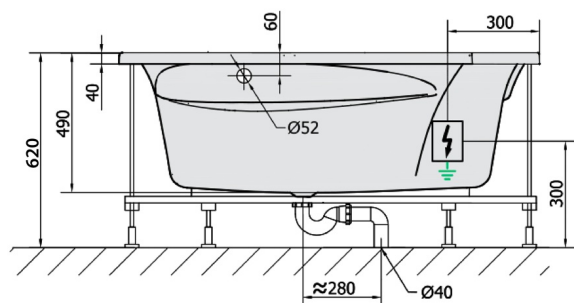

ROSANA Whirlpool Bath, 150x150x49cm, Attraction Hydro, chrome

Order code: 63119.3010

Size

Length: 1500 mm
 Width: 1500 mm
 Height: 490 mm
 Volume: 365 l

Properties

Colour: White
 Material: Acrylate
 Warranty: 2 years

Technical sheet

VOLUME 365L