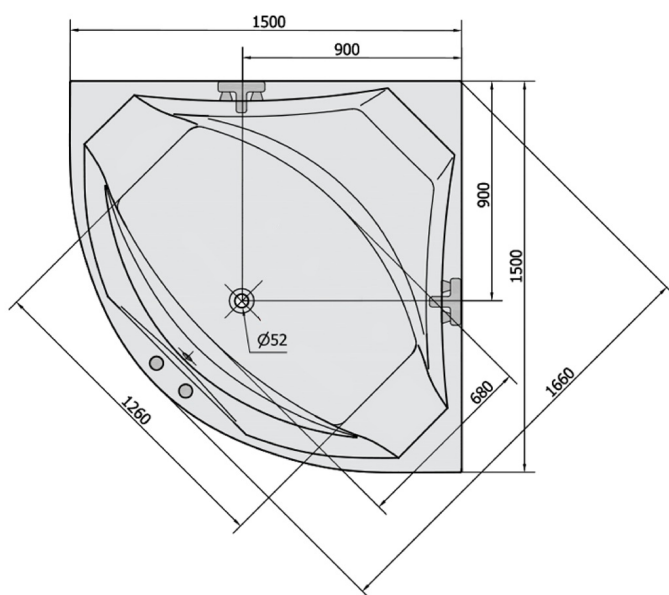

ROSANA Whirlpool Bath, 150x150x49cm, Attraction Hydro, chrome

Order code: 63119.3010

Size

Length: 1500 mm
 Width: 1500 mm
 Height: 490 mm
 Volume: 365 l

Properties

Colour: White
 Material: Acrylate
 Warranty: 2 years

Technical sheet

VOLUME 365L