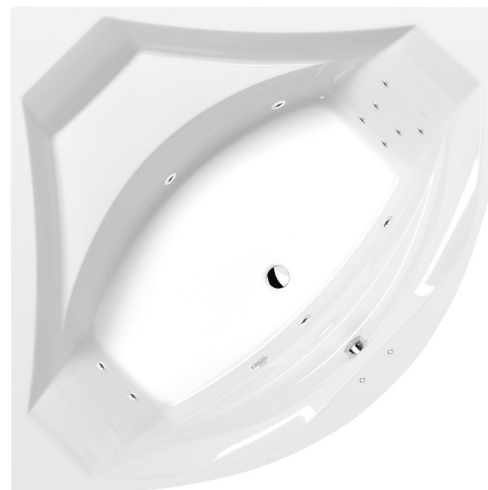

ROSANA Whirlpool Bath, 150x150x49cm, Attraction Hydro, chrome

Order code: 63119.3010

Size

Length: 1500 mm
 Width: 1500 mm
 Height: 490 mm
 Volume: 365 l

Properties

Colour: White
 Material: Acrylate
 Warranty: 2 years

Technical sheet

VOLUME 365L