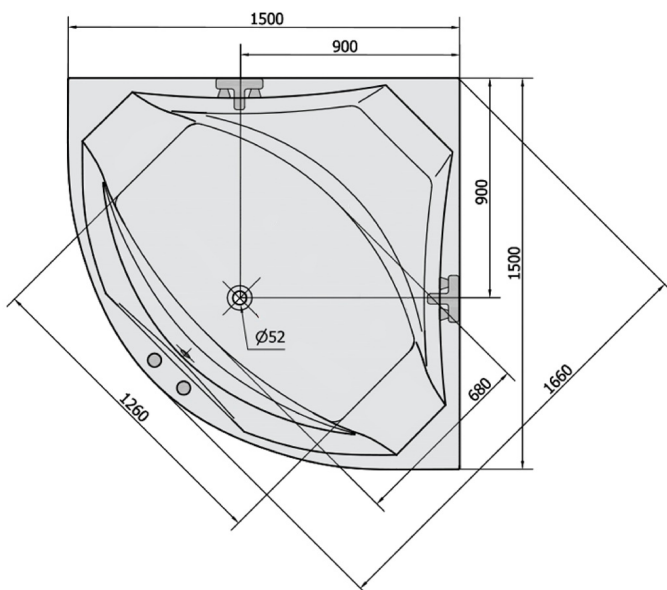

ROSANA Whirlpool Bath, 150x150x49cm, Active Hydro-Air, chrome

Order code: 63119.2010

Size

Length: 1500 mm
 Width: 1500 mm
 Height: 490 mm
 Volume: 365 l

Properties

Colour: White
 Material: Acrylate
 Warranty: 2 years

Technical sheet

VOLUME 365L