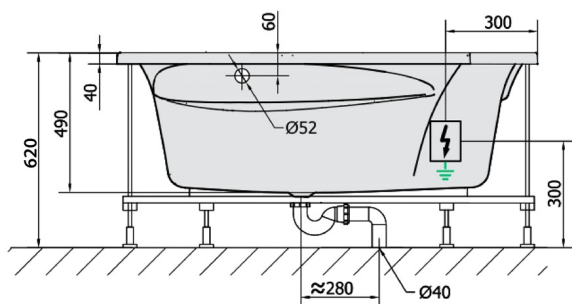

ROSANA Whirlpool Bath, 150x150x49cm, Active Hydro-Air, chrome

Order code: 63119.2010

Size

Length: 1500 mm
 Width: 1500 mm
 Height: 490 mm
 Volume: 365 l

Properties

Colour: White
 Material: Acrylate
 Warranty: 2 years

Technical sheet

VOLUME 365L