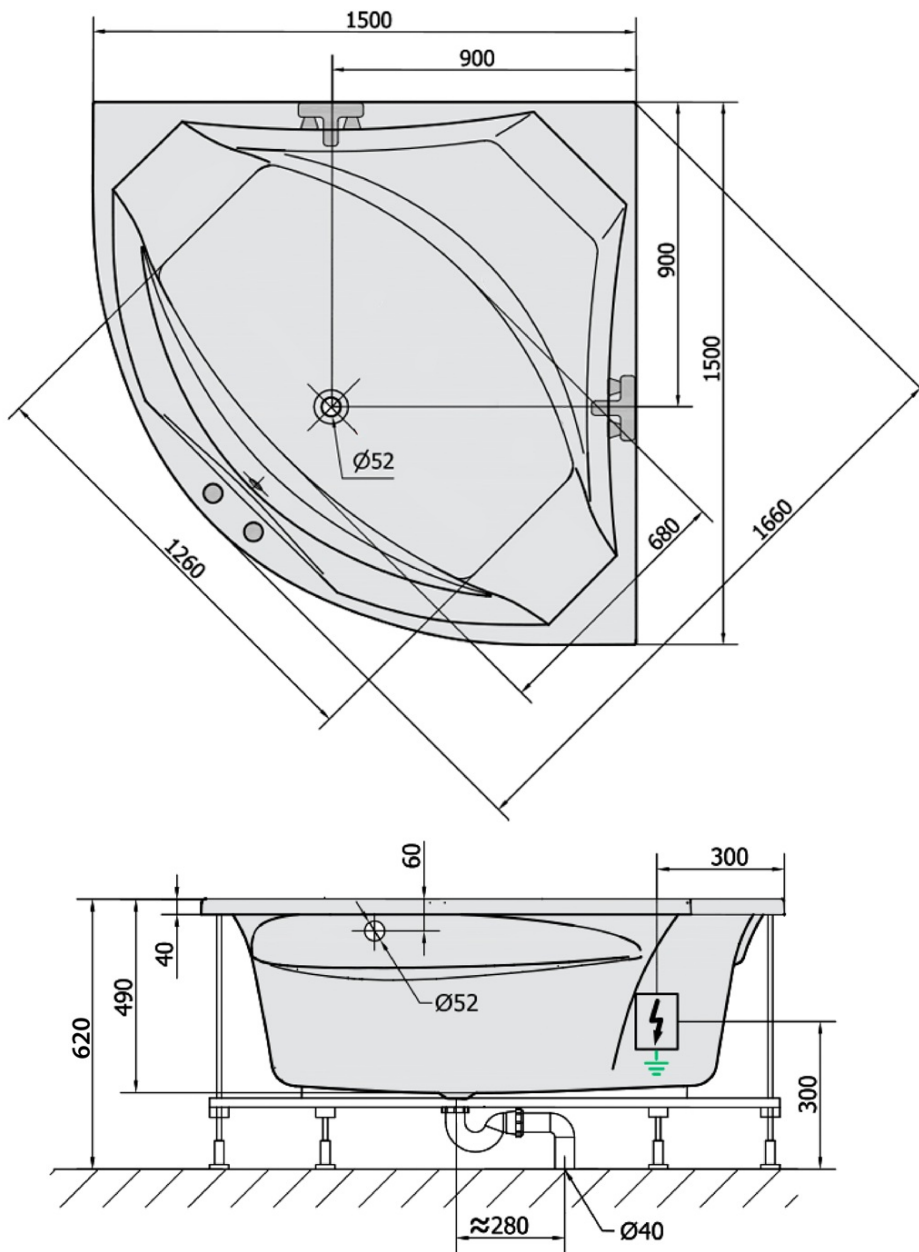

ROSANA Whirlpool Bath, 150x150x49cm, Active Hydro, chrome

Order code: 63119.1010

Basic information

Brand: Polysan
Series: HYDROMASSAGE SYSTEMS

Size

Length: 1500 mm
Width: 1500 mm
Height: 490 mm
Volume: 365 l

Properties

Colour: White
Material: Acrylate
Shape: Corner
Installation: Built-in
Waste diameter: 52 mm
Whirlpool system: ACTIVE HYDRO
Weight / Piece: 63.22 kg
Packaging: 1 Piece
Warranty: 2 years

We recommend buy

1 Piece Sound insulation bath tape, 3m (Order code: 93400)

Technical sheet

VOLUME 365L