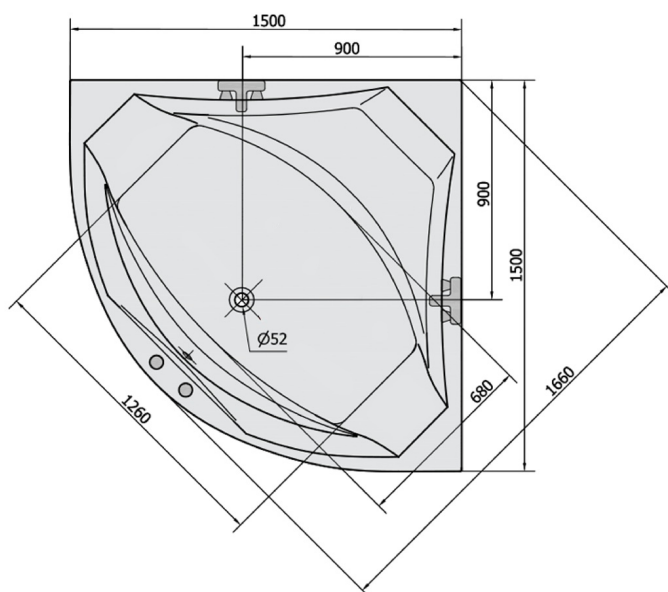

ROSANA Whirlpool Bath, 150x150x49cm, Active Hydro, chrome

Order code: 63119.1010

Size

Length: 1500 mm
 Width: 1500 mm
 Height: 490 mm
 Volume: 365 l

Properties

Colour: White
 Material: Acrylate
 Warranty: 2 years

Technical sheet

VOLUME 365L