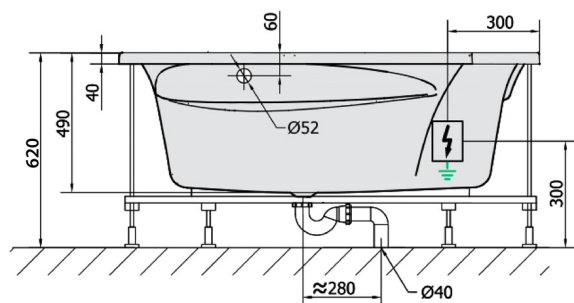

ROSANA Whirlpool Bath, 150x150x49cm, Active Hydro, chrome

Order code: 63119.1010

Size

Length: 1500 mm
 Width: 1500 mm
 Height: 490 mm
 Volume: 365 l

Properties

Colour: White
 Material: Acrylate
 Warranty: 2 years

Technical sheet

VOLUME 365L