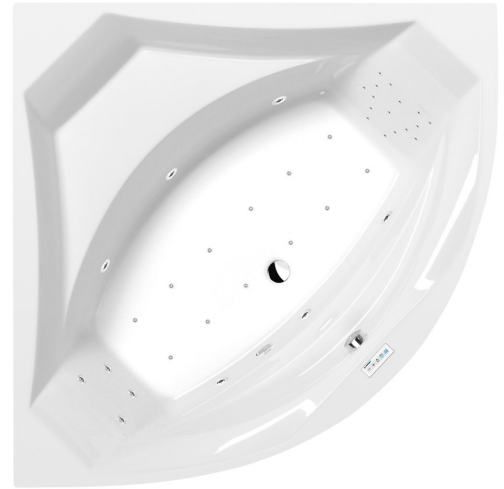

ROSANA Whirlpool Bath, 140x140x49cm, Highline Hydro-Air, chrome

Order code: 64119.6010

Size

Length: 1400 mm
 Width: 1400 mm
 Height: 490 mm
 Volume: 290 l

Properties

Colour: White
 Material: Acrylate
 Warranty: 2 years