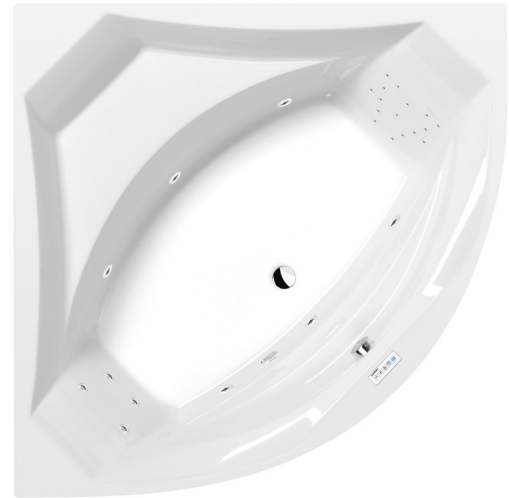

ROSANA Whirlpool Bath, 140x140x49cm, Highline Hydro, chrome

Order code: 64119.5010

Size

Length: 1400 mm
 Width: 1400 mm
 Height: 490 mm
 Volume: 290 l

Properties

Colour: White
 Material: Acrylate
 Warranty: 2 years