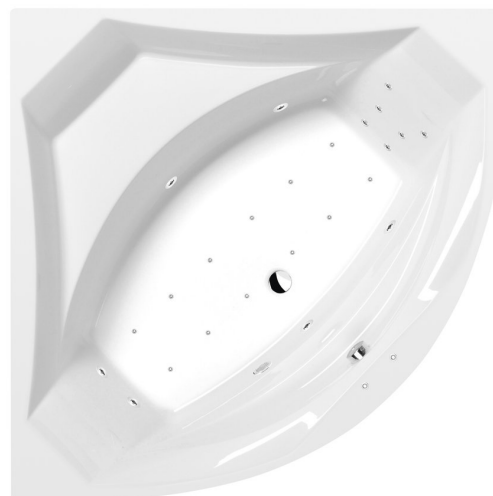

## ROSANA Whirlpool Bath, 140x140x49cm, Attraction Hydro-Air, chrome

Order code: 64119.4010

### Size

Length: 1400 mm  
 Width: 1400 mm  
 Height: 490 mm  
 Volume: 290 l

### Properties

Colour: White  
 Material: Acrylate  
 Warranty: 2 years