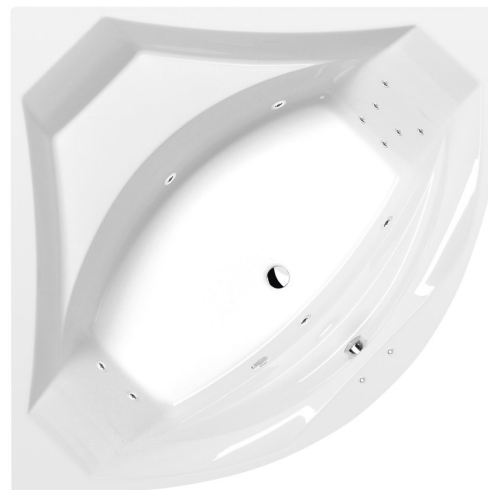

## ROSANA Whirlpool Bath, 140x140x49cm, Attraction Hydro, chrome

**Order code:** 64119.3010

### Size

Length: 1400 mm  
 Width: 1400 mm  
 Height: 490 mm  
 Volume: 290 l

### Properties

Colour: White  
 Material: Acrylate  
 Warranty: 2 years