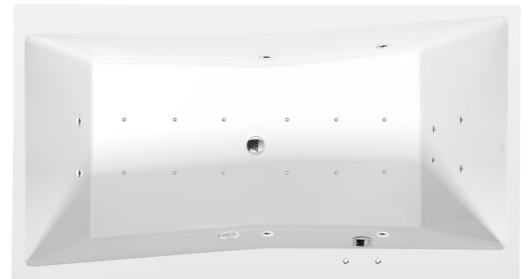

QUEST Whirlpool Bath, 180x100x49cm, Active Hydro-Air, chrome

Order code: 78511.2010

Size

Length: 1800 mm
 Width: 1000 mm
 Height: 490 mm
 Volume: 447 l

Properties

Colour: White
 Material: Acrylate
 Warranty: 2 years