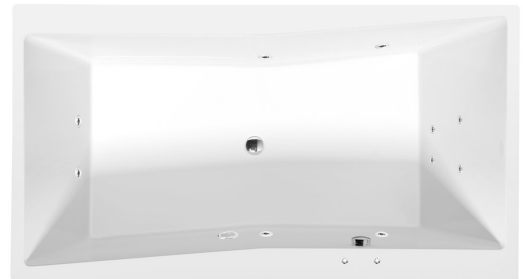

QUEST Whirlpool Bath, 180x100x49cm, Active Hydro, chrome

Order code: 78511.1010

Size

Length: 1800 mm
 Width: 1000 mm
 Height: 490 mm
 Volume: 447 l

Properties

Colour: White
 Material: Acrylate
 Warranty: 2 years