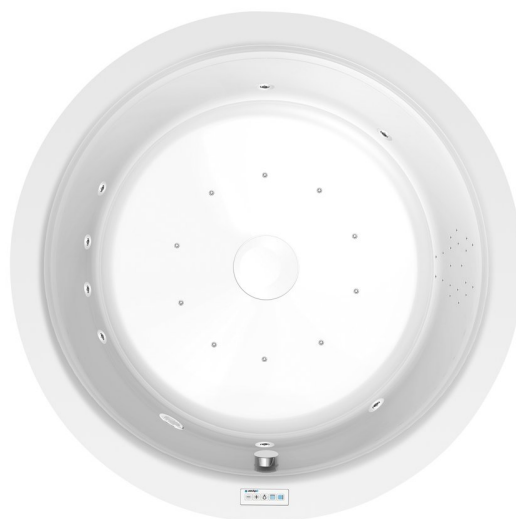

OBLO Whirlpool Bath, 165x48cm, Highline Hydro-Air, chrome

Order code: 72840.6010

Size

Length: 1650 mm
 Width: 1650 mm
 Height: 480 mm
 Volume: 465 l

Properties

Colour: White
 Material: Acrylate
 Warranty: 2 years