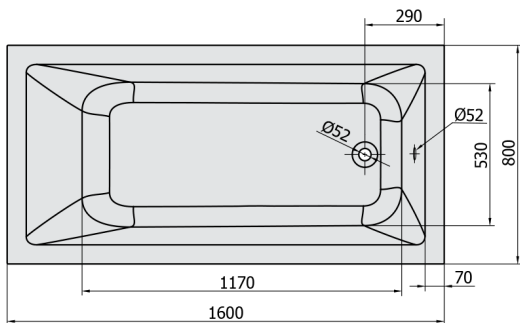

NOEMI Whirlpool Bath, 160x80x39cm, Highline Hydro-Air, chrome

Order code: 71722.6010

Size

Length: 1600 mm
 Width: 800 mm
 Height: 390 mm
 Volume: 206 l

Properties

Colour: White
 Material: Acrylate
 Warranty: 2 years

Technical sheet

Electric cable 3x2,5mm²
 Length 2m from the wall
 Elektrický kabel 3x2,5mm²
 Délka kabelu ze zdi 2m

Electrical Characteristic:
 Tension: 220-230V/50hz
 Max. power consumption: 1200W
 Electric protection: residual-current device 30mA