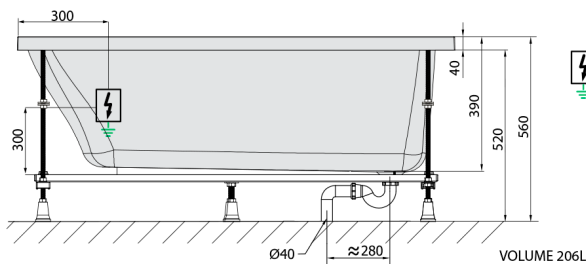

NOEMI Whirlpool Bath, 160x80x39cm, Highline Hydro-Air, chrome

Order code: 71722.6010

Size

Length: 1600 mm
 Width: 800 mm
 Height: 390 mm
 Volume: 206 l

Properties

Colour: White
 Material: Acrylate
 Warranty: 2 years

Technical sheet

Electric cable 3x2,5mm²
 Length 2m from the wall
 Elektrický kabel 3x2,5mm²
 Délka kabelu ze zdi 2m

Electrical Characteristic:
 Tension: 220-230V/50hz
 Max. power consumption: 1200W
 Electric protection: residual-current device 30mA