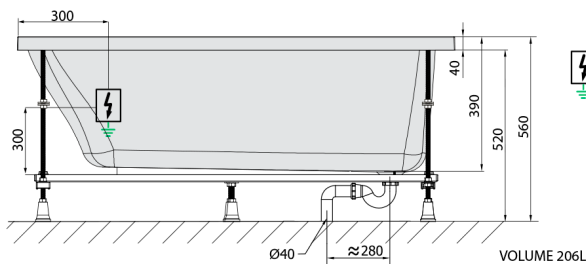

NOEMI Whirlpool Bath, 160x80x39cm, Highline Hydro, chrome

Order code: 71722.5010

Size

Length: 1600 mm
 Width: 800 mm
 Height: 390 mm
 Volume: 206 l

Properties

Colour: White
 Material: Acrylate
 Warranty: 2 years

Technical sheet

Electric cable 3x2,5mm²
 Length 2m from the wall
 Elektrický kabel 3x2,5mm²
 Délka kabelu ze zdi 2m

Electrical Characteristic:
 Tension: 220-230V/50hz
 Max. power consumption: 1200W
 Electric protection: residual-current device 30mA