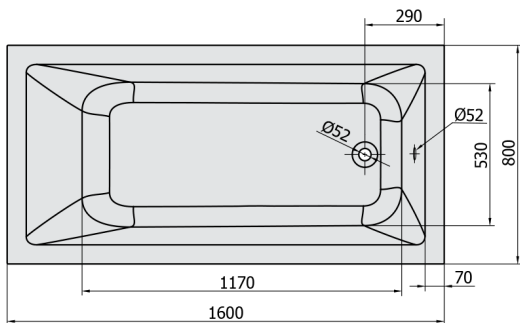

NOEMI Whirlpool Bath, 160x80x39cm, Highline Hydro, chrome

Order code: 71722.5010

Size

Length: 1600 mm
 Width: 800 mm
 Height: 390 mm
 Volume: 206 l

Properties

Colour: White
 Material: Acrylate
 Warranty: 2 years

Technical sheet

Electric cable 3x2,5mm²
 Length 2m from the wall
 Elektrický kabel 3x2,5mm²
 Délka kabelu ze zdi 2m

Electrical Characteristic:
 Tension: 220-230V/50hz
 Max. power consumption: 1200W
 Electric protection: residual-current device 30mA