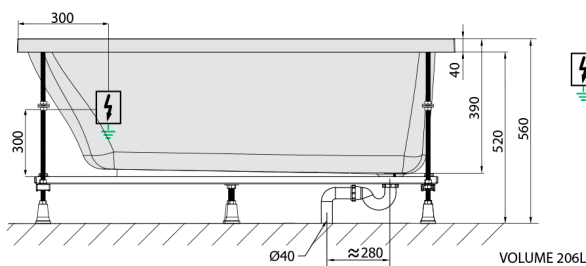

### Size

Length: 1600 mm  
 Width: 800 mm  
 Height: 390 mm  
 Volume: 206 l

### Technical sheet

Electric cable 3x2,5mm<sup>2</sup>  
 Length 2m from the wall

Elektrický kabel 3x2,5mm<sup>2</sup>  
 Délka kabelu ze zdi 2m

Electrical Characteristic:  
 Tension: 220-230V/50hz  
 Max. power consumption: 1200W  
 Electric protection: residual-current device 30mA