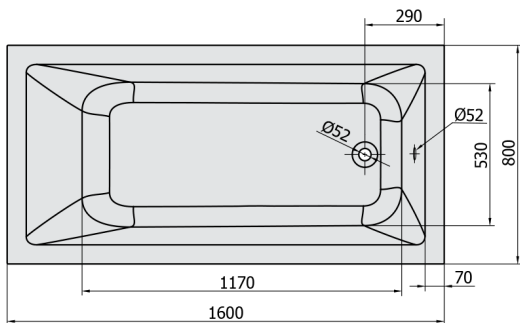

### Size

Length: 1600 mm  
 Width: 800 mm  
 Height: 390 mm  
 Volume: 206 l

### Technical sheet

Electric cable 3x2,5mm<sup>2</sup>  
 Length 2m from the wall

Elektrický kabel 3x2,5mm<sup>2</sup>  
 Délka kabelu ze zdi 2m

Electrical Characteristic:  
 Tension: 220-230V/50hz  
 Max. power consumption: 1200W  
 Electric protection: residual-current device 30mA