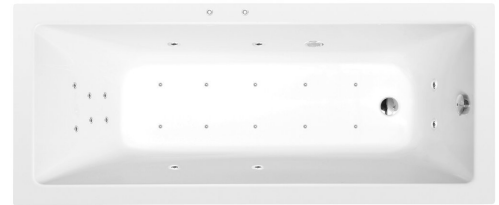

## NOEMI Whirlpool Bath, 160x80x39cm, Attraction Hydro-Air, chrome

Order code: 71722.4010

### Size

Length: 1600 mm  
 Width: 800 mm  
 Height: 390 mm  
 Volume: 206 l

### Properties

Colour: White  
 Material: Acrylate  
 Warranty: 2 years