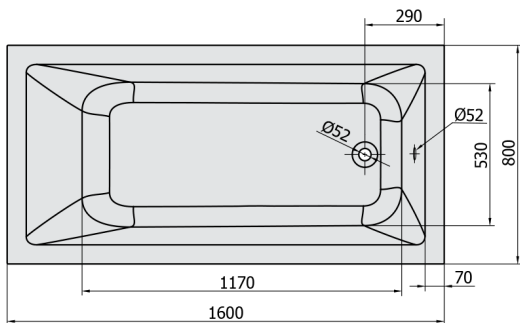

## NOEMI Whirlpool Bath, 160x80x39cm, Attraction Hydro, chrome

Order code: 71722.3010

### Size

Length: 1600 mm  
 Width: 800 mm  
 Height: 390 mm  
 Volume: 206 l

### Technical sheet

Electric cable 3x2,5mm<sup>2</sup>  
 Length 2m from the wall

Elektrický kabel 3x2,5mm<sup>2</sup>  
 Délka kabelu ze zdi 2m

Electrical Characteristic:  
 Tension: 220-230V/50hz  
 Max. power consumption: 1200W  
 Electric protection: residual-current device 30mA