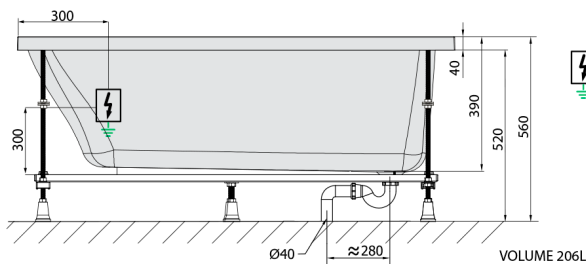

### Size

Length: 1600 mm  
 Width: 800 mm  
 Height: 390 mm  
 Volume: 206 l

### Technical sheet

Electric cable 3x2,5mm<sup>2</sup>  
 Length 2m from the wall

Elektrický kabel 3x2,5mm<sup>2</sup>  
 Délka kabelu ze zdi 2m

Electrical Characteristic:  
 Tension: 220-230V/50hz  
 Max. power consumption: 1200W  
 Electric protection: residual-current device 30mA