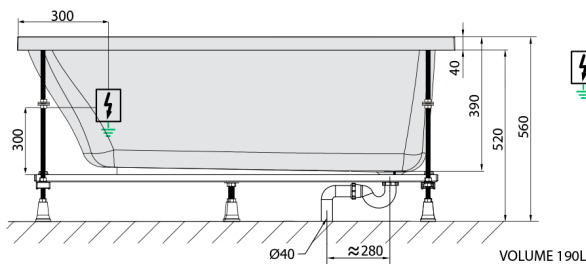

NOEMI Whirlpool Bath, 150x80x39cm, Highline Hydro-Air, chrome

Order code: 71727.6010

Size

Length: 1500 mm
 Width: 800 mm
 Height: 390 mm
 Volume: 190 l

Properties

Colour: White
 Material: Acrylate
 Warranty: 2 years

Technical sheet

Electric cable 3x2,5mm²
 Length 2m from the wall

Elektrický kabel 3x2,5mm²
 Délka kabelu ze zdi 2m

Electrical Characteristic:
 Tension: 220-230V/50hz
 Max. power consumption: 1200W
 Electric protection: residual-current device 30mA