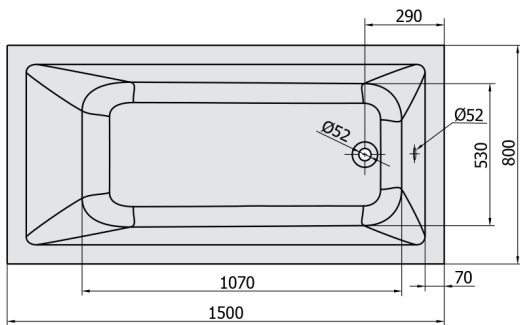

NOEMI Whirlpool Bath, 150x80x39cm, Highline Hydro-Air, chrome

Order code: 71727.6010

Size

Length: 1500 mm
 Width: 800 mm
 Height: 390 mm
 Volume: 190 l

Properties

Colour: White
 Material: Acrylate
 Warranty: 2 years

Technical sheet

Electric cable 3x2,5mm²
 Length 2m from the wall

Elektrický kabel 3x2,5mm²
 Délka kabelu ze zdi 2m

Electrical Characteristic:
 Tension: 220-230V/50hz
 Max. power consumption: 1200W
 Electric protection: residual-current device 30mA