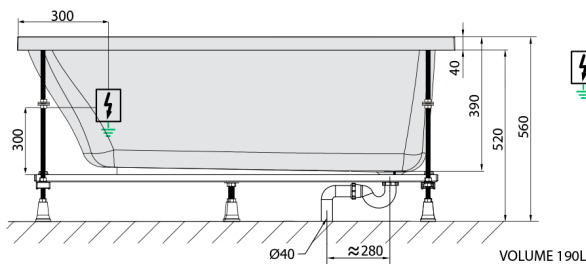

NOEMI Whirlpool Bath, 150x80x39cm, Highline Hydro, chrome

Order code: 71727.5010

Size

Length: 1500 mm
 Width: 800 mm
 Height: 390 mm
 Volume: 190 l

Properties

Colour: White
 Material: Acrylate
 Warranty: 2 years

Technical sheet

Electric cable 3x2,5mm²
 Length 2m from the wall

Elektrický kabel 3x2,5mm²
 Délka kabelu ze zdi 2m

Electrical Characteristic:
 Tension: 220-230V/50hz
 Max. power consumption: 1200W
 Electric protection: residual-current device 30mA