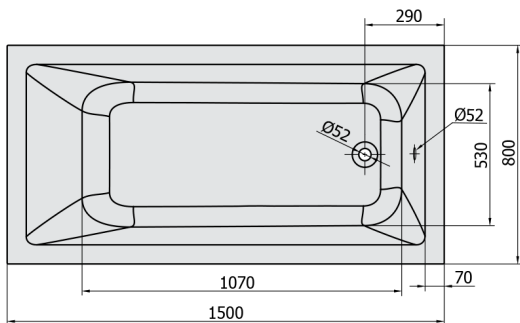

NOEMI Whirlpool Bath, 150x80x39cm, Highline Hydro, chrome

Order code: 71727.5010

Size

Length: 1500 mm
 Width: 800 mm
 Height: 390 mm
 Volume: 190 l

Properties

Colour: White
 Material: Acrylate
 Warranty: 2 years

Technical sheet

Electric cable 3x2,5mm²
 Length 2m from the wall

Elektrický kabel 3x2,5mm²
 Délka kabelu ze zdi 2m

Electrical Characteristic:
 Tension: 220-230V/50hz
 Max. power consumption: 1200W
 Electric protection: residual-current device 30mA