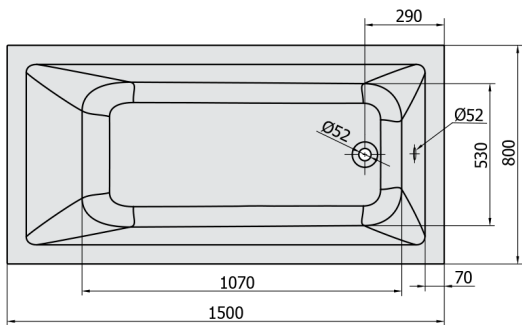

### Size

Length: 1500 mm  
 Width: 800 mm  
 Height: 390 mm  
 Volume: 190 l

### Technical sheet

Electric cable 3x2,5mm<sup>2</sup>  
 Length 2m from the wall  
 Elektrický kabel 3x2,5mm<sup>2</sup>  
 Délka kabelu ze zdi 2m

Electrical Characteristic:  
 Tension: 220-230V/50hz  
 Max. power consumption: 1200W  
 Electric protection: residual-current device 30mA