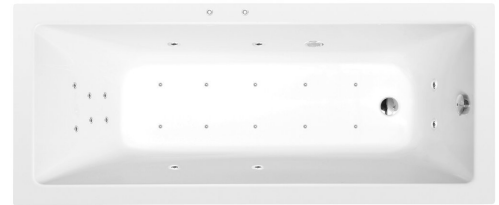

## NOEMI Whirlpool Bath, 150x80x39cm, Attraction Hydro-Air, chrome

Order code: 71727.4010

### Size

Length: 1500 mm  
 Width: 800 mm  
 Height: 390 mm  
 Volume: 190 l

### Properties

Colour: White  
 Material: Acrylate  
 Warranty: 2 years