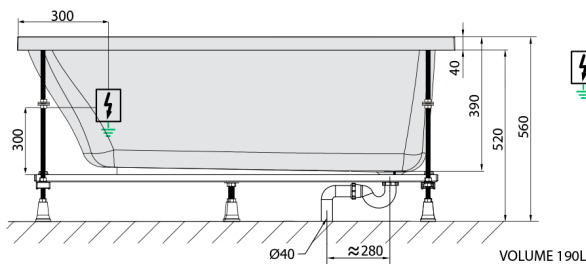

### Size

Length: 1500 mm  
 Width: 800 mm  
 Height: 390 mm  
 Volume: 190 l

### Technical sheet

Electric cable 3x2,5mm<sup>2</sup>  
 Length 2m from the wall  
 Elektrický kabel 3x2,5mm<sup>2</sup>  
 Délka kabelu ze zdi 2m

Electrical Characteristic:  
 Tension: 220-230V/50hz  
 Max. power consumption: 1200W  
 Electric protection: residual-current device 30mA