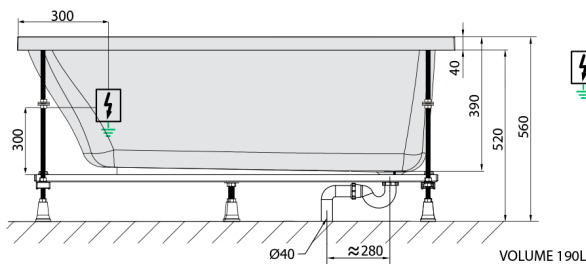

NOEMI Whirlpool Bath, 150x80x39cm, Attraction Hydro, chrome

Order code: 71727.3010

Size

Length: 1500 mm
 Width: 800 mm
 Height: 390 mm
 Volume: 190 l

Properties

Colour: White
 Material: Acrylate
 Warranty: 2 years

Technical sheet

Electric cable 3x2,5mm²
 Length 2m from the wall
 Elektrický kabel 3x2,5mm²
 Délka kabelu ze zdi 2m

Electrical Characteristic:
 Tension: 220-230V/50hz
 Max. power consumption: 1200W
 Electric protection: residual-current device 30mA