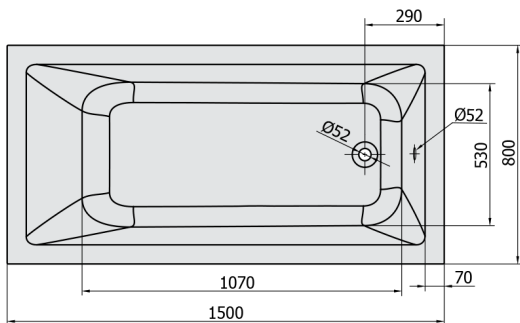

NOEMI Whirlpool Bath, 150x80x39cm, Attraction Hydro, chrome

Order code: 71727.3010

Size

Length: 1500 mm
 Width: 800 mm
 Height: 390 mm
 Volume: 190 l

Properties

Colour: White
 Material: Acrylate
 Warranty: 2 years

Technical sheet

Electric cable 3x2,5mm²
 Length 2m from the wall
 Elektrický kabel 3x2,5mm²
 Délka kabelu ze zdi 2m

Electrical Characteristic:
 Tension: 220-230V/50hz
 Max. power consumption: 1200W
 Electric protection: residual-current device 30mA