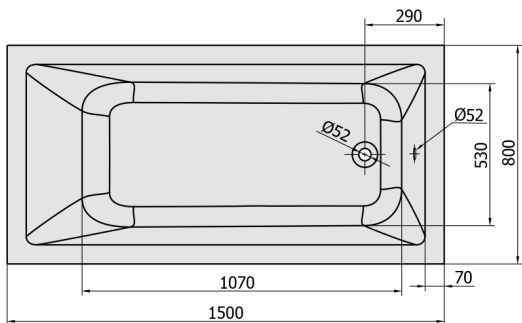

NOEMI Whirlpool Bath, 150x80x39cm, Active Hydro-Air, chrome

Order code: 71727.2010

Size

Length: 1500 mm
 Width: 800 mm
 Height: 390 mm
 Volume: 190 l

Properties

Colour: White
 Material: Acrylate
 Warranty: 2 years

Technical sheet

Electric cable 3x2,5mm²
 Length 2m from the wall
 Elektrický kabel 3x2,5mm²
 Délka kabelu ze zdi 2m

Electrical Characteristic:
 Tension: 220-230V/50hz
 Max. power consumption: 1200W
 Electric protection: residual-current device 30mA