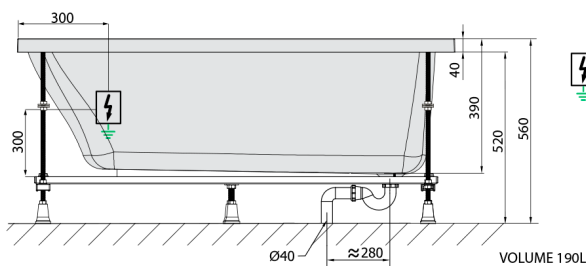

NOEMI Whirlpool Bath, 150x80x39cm, Active Hydro-Air, chrome

Order code: 71727.2010

Size

Length: 1500 mm
 Width: 800 mm
 Height: 390 mm
 Volume: 190 l

Properties

Colour: White
 Material: Acrylate
 Warranty: 2 years

Technical sheet

Electric cable 3x2,5mm²
 Length 2m from the wall
 Elektrický kabel 3x2,5mm²
 Délka kabelu ze zdi 2m

Electrical Characteristic:
 Tension: 220-230V/50hz
 Max. power consumption: 1200W
 Electric protection: residual-current device 30mA