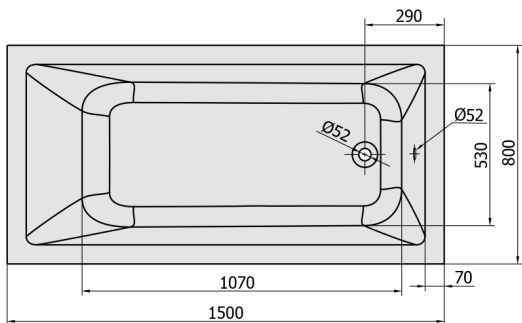

NOEMI Whirlpool Bath, 150x80x39cm, Active Hydro, chrome

Order code: 71727.1010

Size

Length: 1500 mm
 Width: 800 mm
 Height: 390 mm
 Volume: 190 l

Properties

Colour: White
 Material: Acrylate
 Warranty: 2 years

Technical sheet

Electric cable 3x2,5mm²
 Length 2m from the wall

Elektrický kabel 3x2,5mm²
 Délka kabelu ze zdi 2m

Electrical Characteristic:
 Tension: 220-230V/50hz
 Max. power consumption: 1200W
 Electric protection: residual-current device 30mA