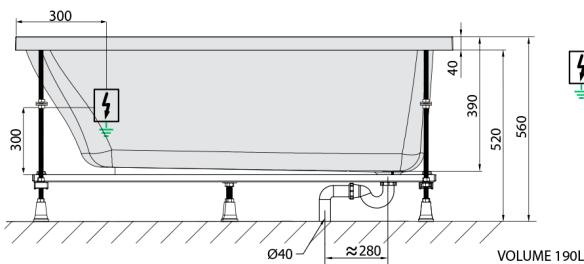

NOEMI Whirlpool Bath, 150x80x39cm, Active Hydro, chrome

Order code: 71727.1010

Size

Length: 1500 mm
 Width: 800 mm
 Height: 390 mm
 Volume: 190 l

Properties

Colour: White
 Material: Acrylate
 Warranty: 2 years

Technical sheet

Electric cable 3x2,5mm²
 Length 2m from the wall

Elektrický kabel 3x2,5mm²
 Délka kabelu ze zdi 2m

Electrical Characteristic:
 Tension: 220-230V/50hz
 Max. power consumption: 1200W
 Electric protection: residual-current device 30mA