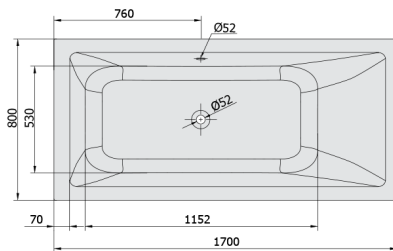

MIMOA Whirlpool Bath, 170x80x39cm, Highline Hydro, chrome

Order code: 71713.5010

Size

Length: 1700 mm
 Width: 800 mm
 Height: 390 mm
 Volume: 218 l

Properties

Colour: White
 Material: Acrylate
 Warranty: 2 years

Technical sheet

 Electric cable 3x2,5mm²
 Length 2m from the wall
 Elektrický kabel 3x2,5mm²
 Délka kabelu ze zdi 2m

 Electrical Characteristic:
 Tension: 220-230V/50hz
 Max. power consumption: 1200W
 Electric protection: residual-current device 30mA