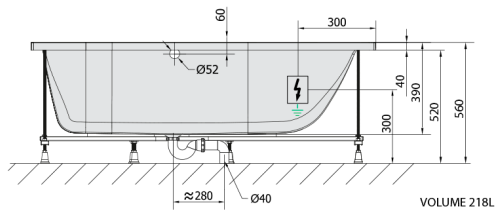

MIMOA Whirlpool Bath, 170x80x39cm, Highline Hydro, chrome

Order code: 71713.5010

Size

Length: 1700 mm
 Width: 800 mm
 Height: 390 mm
 Volume: 218 l

Properties

Colour: White
 Material: Acrylate
 Warranty: 2 years

Technical sheet

 Electric cable 3x2,5mm²
 Length 2m from the wall
 Elektrický kabel 3x2,5mm²
 Délka kabelu ze zdi 2m

 Electrical Characteristic:
 Tension: 220-230V/50hz
 Max. power consumption: 1200W
 Electric protection: residual-current device 30mA