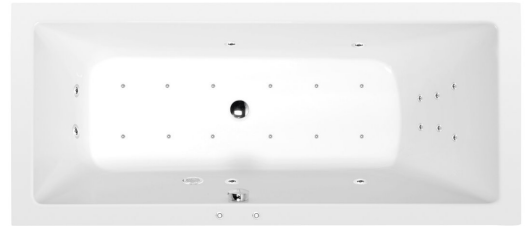

## MIMOA Whirlpool Bath, 170x80x39cm, Attraction Hydro-Air, chrome

Order code: 71713.4010

### Size

Length: 1700 mm  
 Width: 800 mm  
 Height: 390 mm  
 Volume: 218 l

### Properties

Colour: White  
 Material: Acrylate  
 Warranty: 2 years