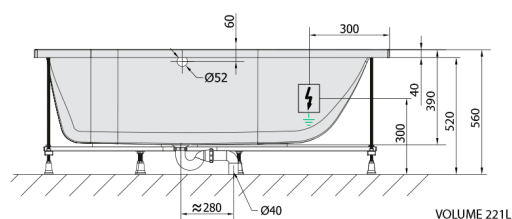

MIMOA Whirlpool Bath, 170x75x39cm, Highline Hydro-Air, chrome

Order code: 71709.6010

Size

Length: 1700 mm
 Width: 750 mm
 Height: 390 mm
 Volume: 221 l

Properties

Colour: White
 Material: Acrylate
 Warranty: 2 years

Technical sheet

Electric cable 3x2,5mm²
 Length 2m from the wall
 Elektrický kabel 3x2,5mm²
 Délka kabelu ze zdi 2m

Electrical Characteristic:
 Tension: 220-230V/50hz
 Max. power consumption: 1200W
 Electric protection: residual-current device 30mA