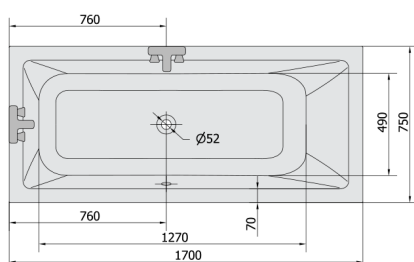

MIMOA Whirlpool Bath, 170x75x39cm, Highline Hydro-Air, chrome

Order code: 71709.6010

Size

Length: 1700 mm
 Width: 750 mm
 Height: 390 mm
 Volume: 221 l

Properties

Colour: White
 Material: Acrylate
 Warranty: 2 years

Technical sheet

Electric cable 3x2,5mm²
 Length 2m from the wall
 Elektrický kabel 3x2,5mm²
 Délka kabelu ze zdi 2m

Electrical Characteristic:
 Tension: 220-230V/50hz
 Max. power consumption: 1200W
 Electric protection: residual-current device 30mA