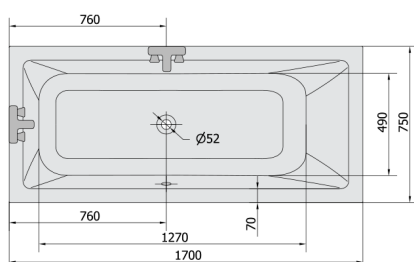

## MIMOA Whirlpool Bath, 170x75x39cm, Highline Hydro, chrome

Order code: 71709.5010

### Size

Length: 1700 mm  
 Width: 750 mm  
 Height: 390 mm  
 Volume: 221 l

### Technical sheet

Electric cable 3x2,5mm<sup>2</sup>  
 Length 2m from the wall  
 Elektrický kabel 3x2,5mm<sup>2</sup>  
 Délka kabelu ze zdi 2m

Electrical Characteristic:  
 Tension: 220-230V/50Hz  
 Max. power consumption: 1200W  
 Electric protection: residual-current device 30mA