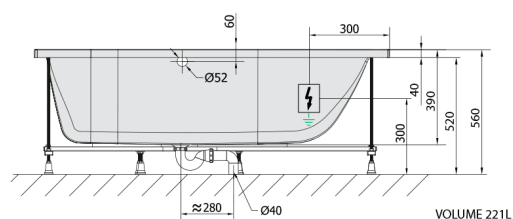

### Size

Length: 1700 mm  
 Width: 750 mm  
 Height: 390 mm  
 Volume: 221 l

### Technical sheet

Electric cable 3x2,5mm<sup>2</sup>  
 Length 2m from the wall  
 Elektrický kabel 3x2,5mm<sup>2</sup>  
 Délka kabelu ze zdi 2m

Electrical Characteristic:  
 Tension: 220-230V/50Hz  
 Max. power consumption: 1200W  
 Electric protection: residual-current device 30mA