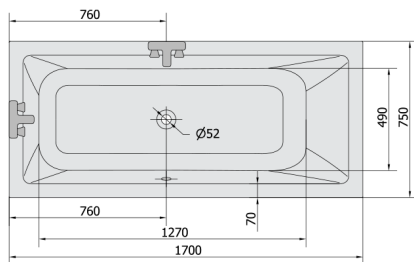

MIMOA Whirlpool Bath, 170x75x39cm, Attraction Hydro-Air, chrome

Order code: 71709.4010

Size

Length: 1700 mm
 Width: 750 mm
 Height: 390 mm
 Volume: 221 l

Properties

Colour: White
 Material: Acrylate
 Warranty: 2 years

Technical sheet

Electric cable 3x2,5mm²
 Length 2m from the wall
 Elektrický kabel 3x2,5mm²
 Délka kabelu ze zdi 2m

Electrical Characteristic:
 Tension: 220-230V/50hz
 Max. power consumption: 1200W
 Electric protection: residual-current device 30mA