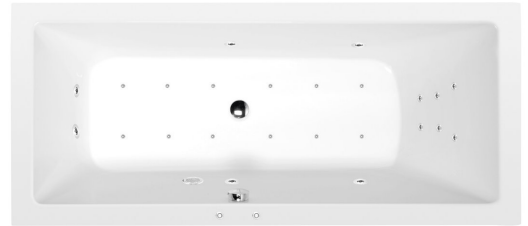

MIMOA Whirlpool Bath, 170x75x39cm, Attraction Hydro-Air, chrome

Order code: 71709.4010

Size

Length: 1700 mm
 Width: 750 mm
 Height: 390 mm
 Volume: 221 l

Properties

Colour: White
 Material: Acrylate
 Warranty: 2 years

Technical sheet

Electric cable 3x2,5mm²
 Length 2m from the wall
 Elektrický kabel 3x2,5mm²
 Délka kabelu ze zdi 2m

Electrical Characteristic:
 Tension: 220-230V/50hz
 Max. power consumption: 1200W
 Electric protection: residual-current device 30mA