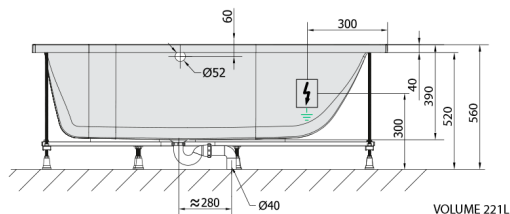

MIMOA Whirlpool Bath, 170x75x39cm, Attraction Hydro-Air, chrome

Order code: 71709.4010

Size

Length: 1700 mm
 Width: 750 mm
 Height: 390 mm
 Volume: 221 l

Properties

Colour: White
 Material: Acrylate
 Warranty: 2 years

Technical sheet

Electric cable 3x2,5mm²
 Length 2m from the wall
 Elektrický kabel 3x2,5mm²
 Délka kabelu ze zdi 2m

Electrical Characteristic:
 Tension: 220-230V/50hz
 Max. power consumption: 1200W
 Electric protection: residual-current device 30mA