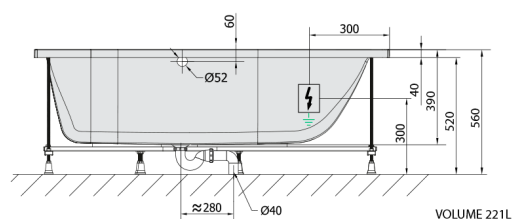

MIMOA Whirlpool Bath, 170x75x39cm, Attraction Hydro, chrome

Order code: 71709.3010

Size

Length: 1700 mm
 Width: 750 mm
 Height: 390 mm
 Volume: 221 l

Properties

Colour: White
 Material: Acrylate
 Warranty: 2 years

Technical sheet

Electric cable 3x2,5mm²
 Length 2m from the wall
 Elektrický kabel 3x2,5mm²
 Délka kabelu ze zdi 2m

Electrical Characteristic:
 Tension: 220-230V/50hz
 Max. power consumption: 1200W
 Electric protection: residual-current device 30mA