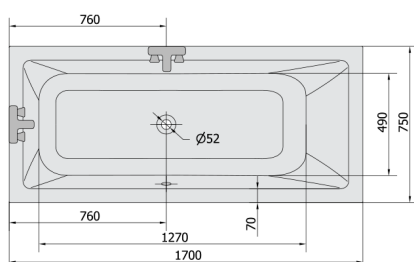

MIMOA Whirlpool Bath, 170x75x39cm, Attraction Hydro, chrome

Order code: 71709.3010

Size

Length: 1700 mm
 Width: 750 mm
 Height: 390 mm
 Volume: 221 l

Properties

Colour: White
 Material: Acrylate
 Warranty: 2 years

Technical sheet

Electric cable 3x2,5mm²
 Length 2m from the wall
 Elektrický kabel 3x2,5mm²
 Délka kabelu ze zdi 2m

Electrical Characteristic:
 Tension: 220-230V/50hz
 Max. power consumption: 1200W
 Electric protection: residual-current device 30mA