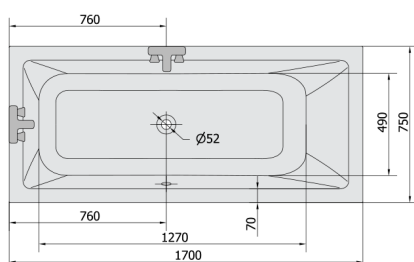

MIMOA Whirlpool Bath, 170x75x39cm, Active Hydro-Air, chrome

Order code: 71709.2010

Size

Length: 1700 mm
 Width: 750 mm
 Height: 390 mm
 Volume: 221 l

Properties

Colour: White
 Material: Acrylate
 Warranty: 2 years

Technical sheet

Electric cable 3x2,5mm²
 Length 2m from the wall
 Elektrický kabel 3x2,5mm²
 Délka kabelu ze zdi 2m

Electrical Characteristic:
 Tension: 220-230V/50hz
 Max. power consumption: 1200W
 Electric protection: residual-current device 30mA