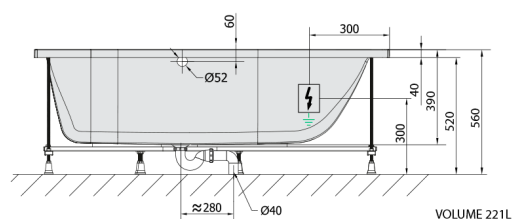

MIMOA Whirlpool Bath, 170x75x39cm, Active Hydro-Air, chrome

Order code: 71709.2010

Size

Length: 1700 mm
 Width: 750 mm
 Height: 390 mm
 Volume: 221 l

Properties

Colour: White
 Material: Acrylate
 Warranty: 2 years

Technical sheet

Electric cable 3x2,5mm²
 Length 2m from the wall
 Elektrický kabel 3x2,5mm²
 Délka kabelu ze zdi 2m

Electrical Characteristic:
 Tension: 220-230V/50hz
 Max. power consumption: 1200W
 Electric protection: residual-current device 30mA