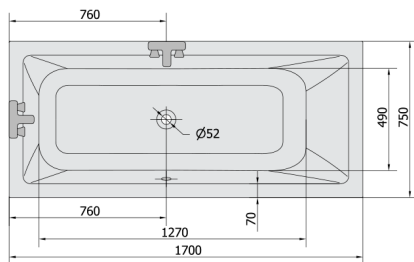

MIMOA Whirlpool Bath, 170x75x39cm, Active Hydro, chrome

Order code: 71709.1010

Size

Length: 1700 mm
 Width: 750 mm
 Height: 390 mm
 Volume: 221 l

Properties

Colour: White
 Material: Acrylate
 Warranty: 2 years

Technical sheet

VOLUME 221L

Electric cable 3x2,5mm²
 Length 2m from the wall
 Elektrický kabel 3x2,5mm²
 Délka kabelu ze zdi 2m

Electrical Characteristic:
 Tension: 220-230V/50hz
 Max. power consumption: 1200W
 Electric protection: residual-current device 30mA