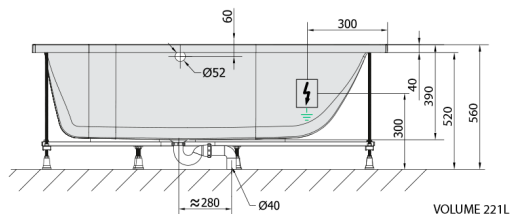

MIMOA Whirlpool Bath, 170x75x39cm, Active Hydro, chrome

Order code: 71709.1010

Size

Length: 1700 mm
 Width: 750 mm
 Height: 390 mm
 Volume: 221 l

Properties

Colour: White
 Material: Acrylate
 Warranty: 2 years

Technical sheet

VOLUME 221L

Electric cable 3x2,5mm²
 Length 2m from the wall
 Elektrický kabel 3x2,5mm²
 Délka kabelu ze zdi 2m

Electrical Characteristic:
 Tension: 220-230V/50hz
 Max. power consumption: 1200W
 Electric protection: residual-current device 30mA