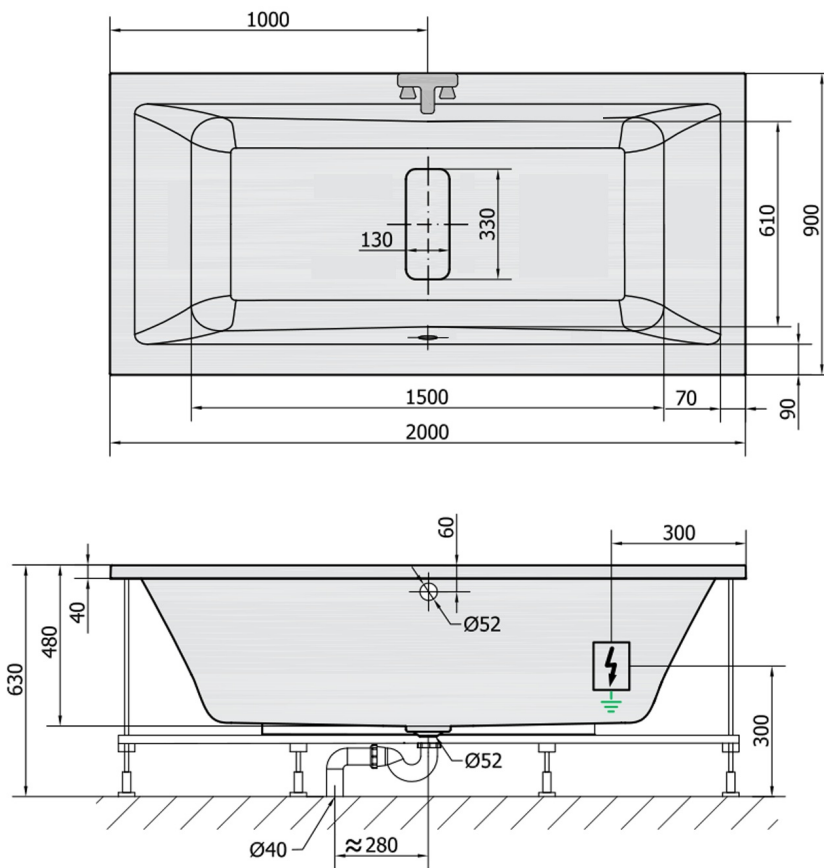

MARLENE Whirlpool Bath, 200x90x48cm, Highline Hydro-Air, chrome

Order code: 78731.6010

Size

Length: 2000 mm
 Width: 900 mm
 Height: 480 mm
 Volume: 422 l

Properties

Colour: White
 Material: Acrylate
 Warranty: 2 years

Technical sheet

VOLUME 422L