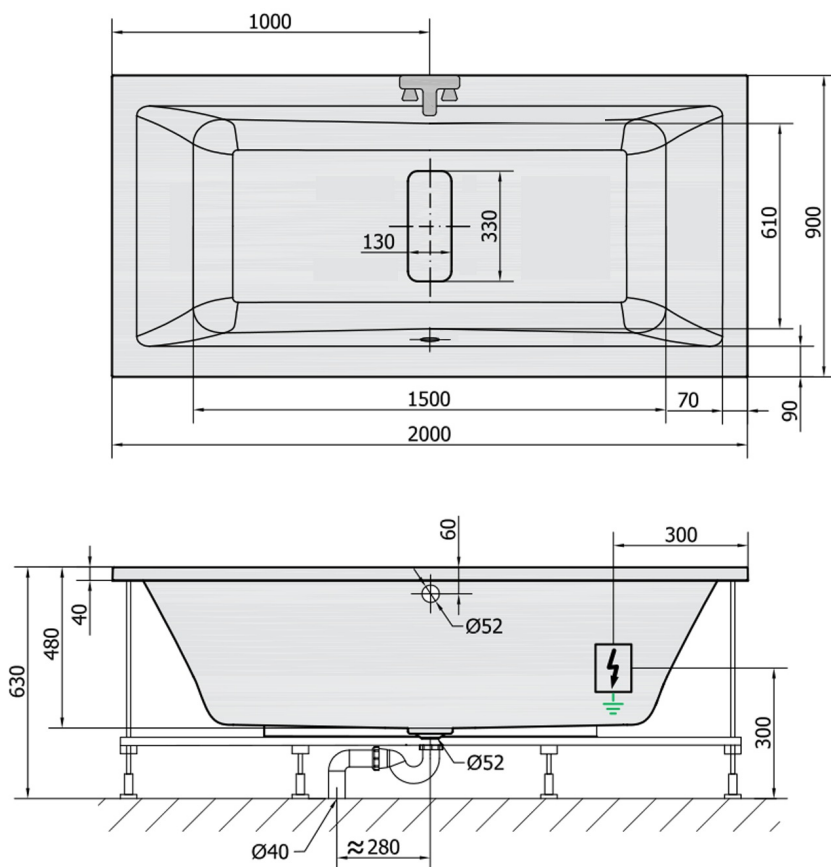

MARLENE Whirlpool Bath, 200x90x48cm, Highline Hydro, chrome

Order code: 78731.5010

Size

Length: 2000 mm
 Width: 900 mm
 Height: 480 mm
 Volume: 422 l

Properties

Colour: White
 Material: Acrylate
 Warranty: 2 years

Technical sheet

VOLUME 422L