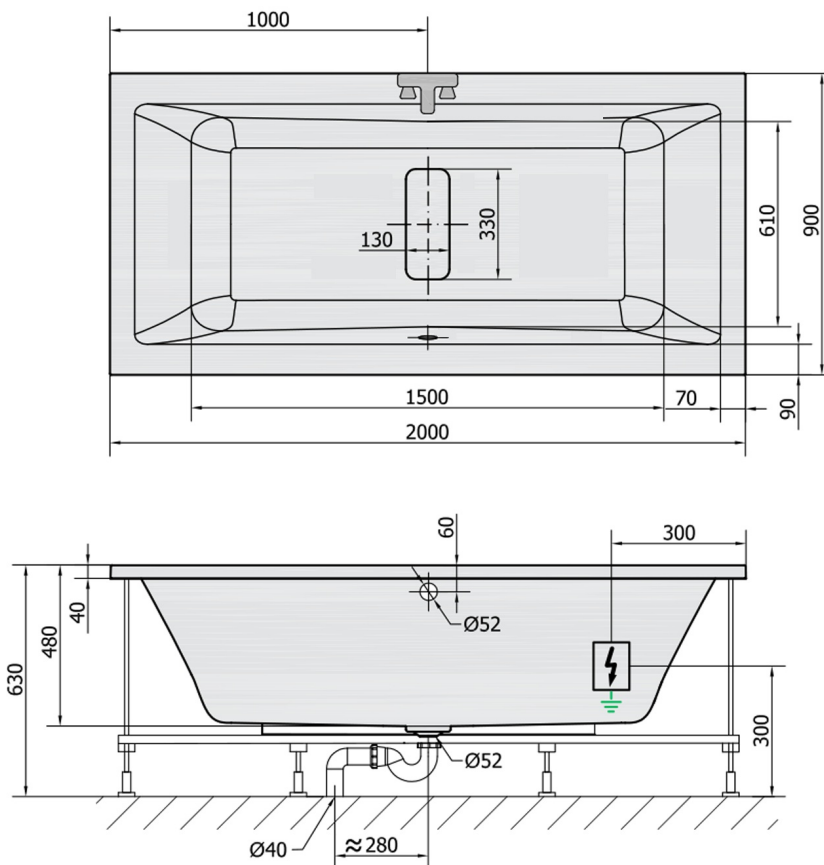

MARLENE Whirlpool Bath, 200x90x48cm, Attraction Hydro-Air, chrome

Order code: 78731.4010

Size

Length: 2000 mm
 Width: 900 mm
 Height: 480 mm
 Volume: 422 l

Properties

Colour: White
 Material: Acrylate
 Warranty: 2 years

Technical sheet

VOLUME 422L