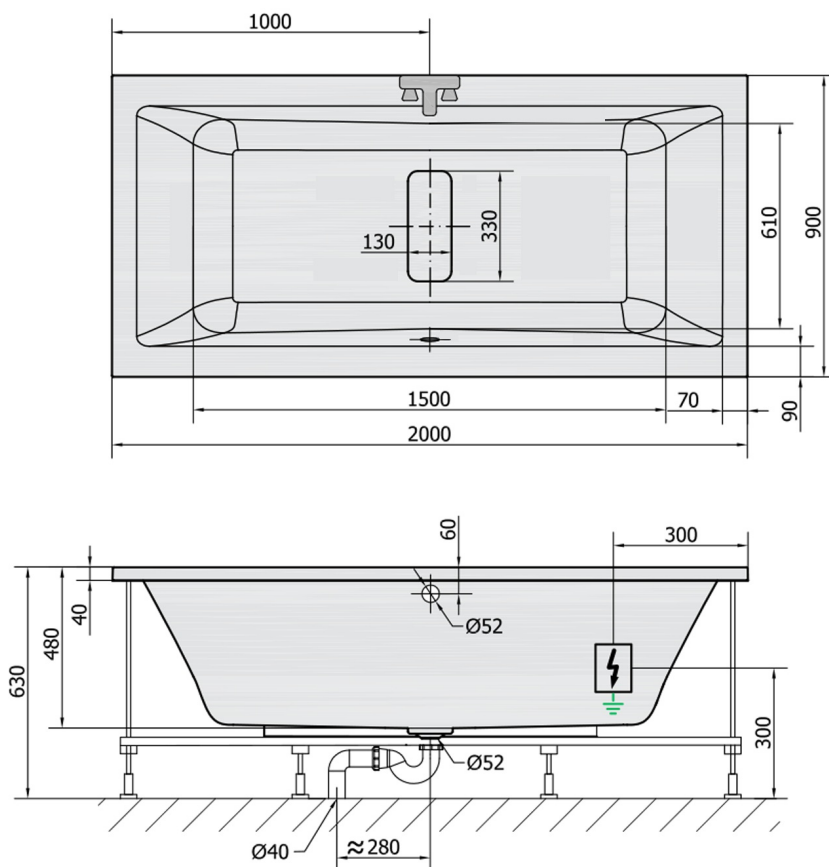

MARLENE Whirlpool Bath, 200x90x48cm, Attraction Hydro, chrome

Order code: 78731.3010

Size

Length: 2000 mm
 Width: 900 mm
 Height: 480 mm
 Volume: 422 l

Properties

Colour: White
 Material: Acrylate
 Warranty: 2 years

Technical sheet

VOLUME 422L