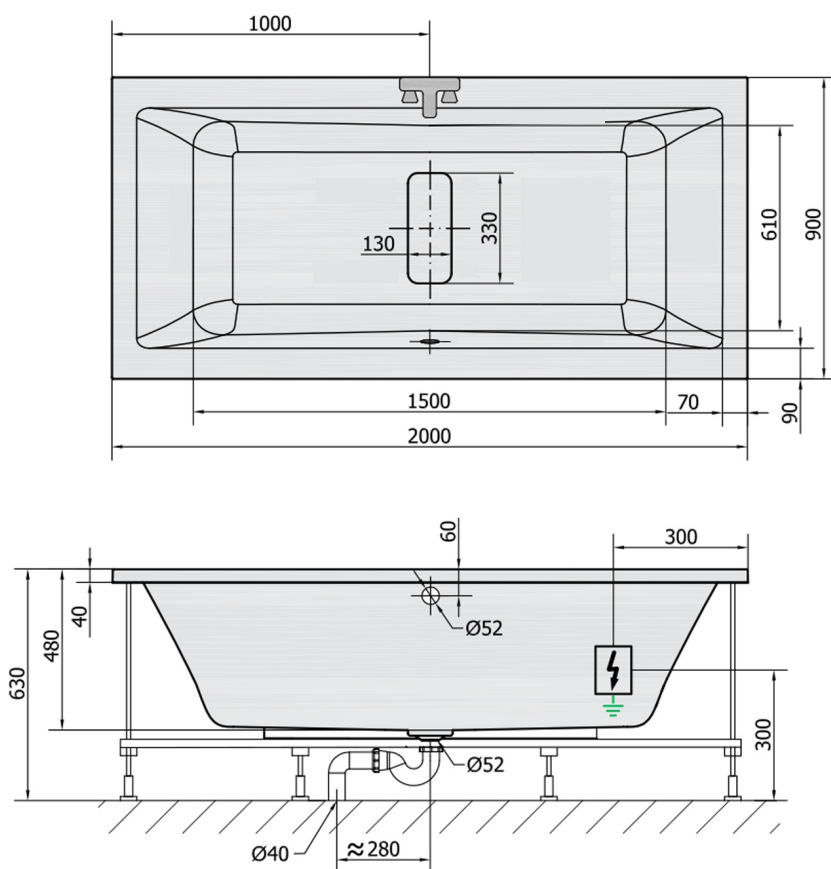

MARLENE Whirlpool Bath, 200x90x48cm, Active Hydro-Air, chrome

Order code: 78731.2010

Size

Length: 2000 mm
 Width: 900 mm
 Height: 480 mm
 Volume: 422 l

Properties

Colour: White
 Material: Acrylate
 Warranty: 2 years

Technical sheet

VOLUME 422L