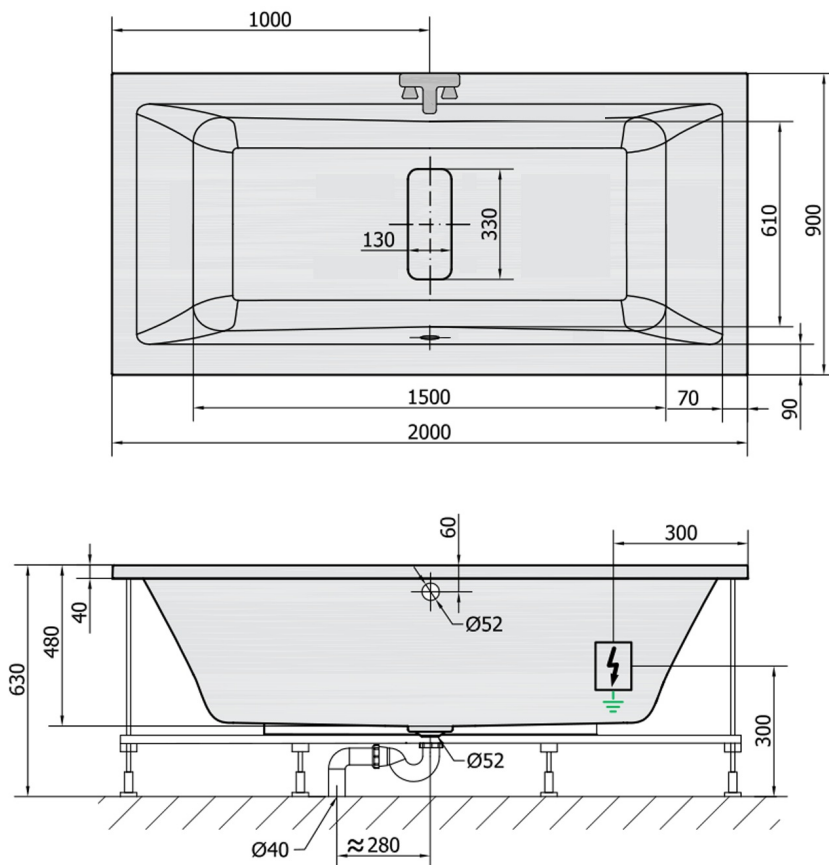

MARLENE Whirlpool Bath, 200x90x48cm, Active Hydro, chrome

Order code: 78731.1010

Size

Length: 2000 mm
 Width: 900 mm
 Height: 480 mm
 Volume: 422 l

Properties

Colour: White
 Material: Acrylate
 Warranty: 2 years

Technical sheet

VOLUME 422L