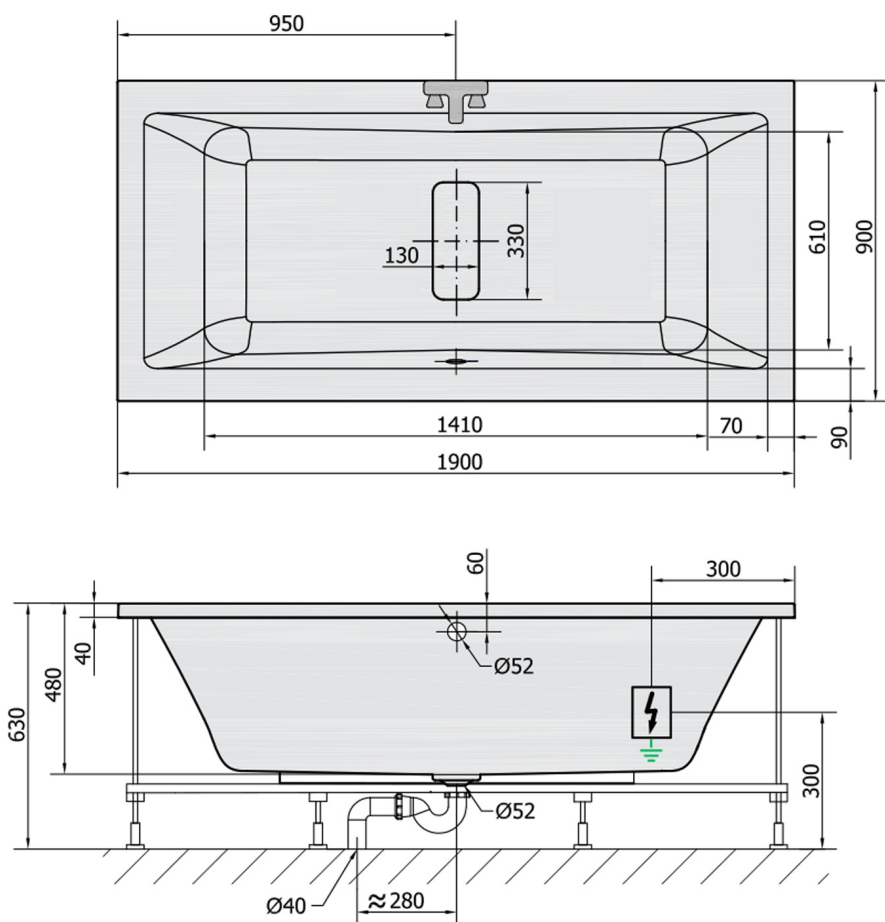

## MARLENE Whirlpool Bath, 190x90x48cm, Highline Hydro-Air, chrome

Order code: 71607.6010

### Size

Length: 1900 mm  
 Width: 900 mm  
 Height: 480 mm  
 Volume: 372 l

### Technical sheet

VOLUME 372L